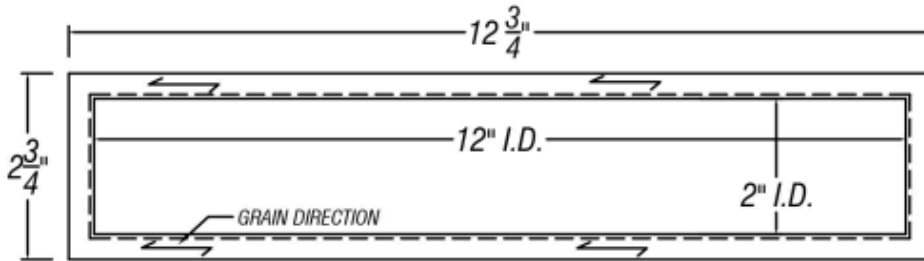

ARCH HARDWARE

RECTANGULAR PAPER SLOT

ELEVATION VIEW

SECTION VIEW

PLAN VIEW

3-D VIEW

PART #	FINISH	SIZE	MATERIAL
R44-212-3	Satin (#4 brush)	2" X 12" X 3"	Stainless Steel #304 alloy
R44-212-3-BU	Recycle Blue Powder Coat		
R44-212-3-G	Compost Green Powder Coat		
R44-212-3-B	Matte Black Powder Coat		
R44-212-3-W	White Powder Coat		