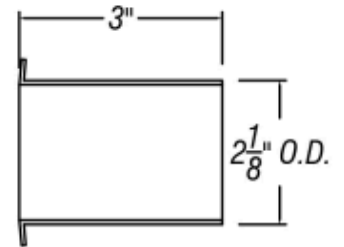

ARCH HARDWARE

RECTANGULAR PAPER SLOT

ELEVATION VIEW

SECTION VIEW

PLAN VIEW

3-D VIEW

PART #	FINISH	SIZE	MATERIAL
R44-212-3	Satin (#4 brush)	2" X 12" X 3"	Stainless Steel #304 alloy
R44-212-3-BU	Recycle Blue Powder Coat		
R44-212-3-G	Compost Green Powder Coat		
R44-212-3-B	Matte Black Powder Coat		
R44-212-3-W	White Powder Coat		