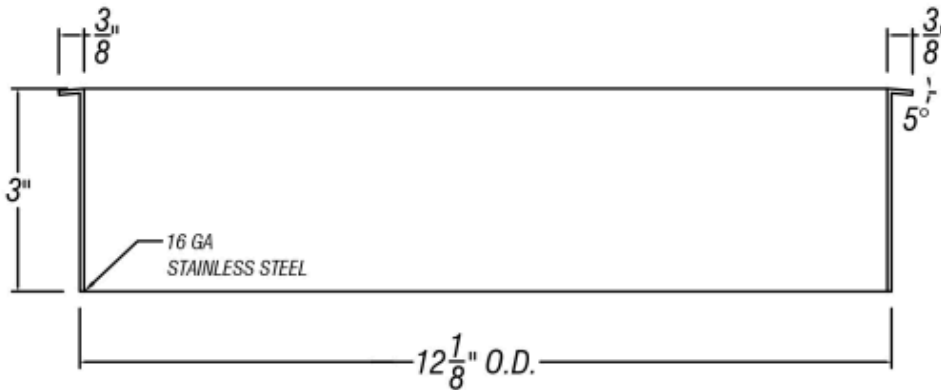

ARCH HARDWARE

RECTANGULAR PAPER SLOT

ELEVATION VIEW

SECTION VIEW

PLAN VIEW

3-D VIEW

PART #	FINISH	SIZE	MATERIAL
R44-212-3	Satin (#4 brush)	2" X 12" X 3"	Stainless Steel #304 alloy
R44-212-3-BU	Recycle Blue Powder Coat		
R44-212-3-G	Compost Green Powder Coat		
R44-212-3-B	Matte Black Powder Coat		
R44-212-3-W	White Powder Coat		