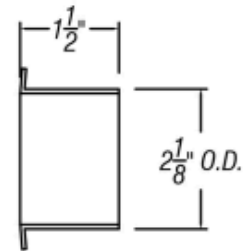

ARCH HARDWARE

RECTANGULAR PAPER SLOT

ELEVATION VIEW

SECTION VIEW

PLAN VIEW

3-D VIEW

PART #	FINISH	SIZE	MATERIAL
R44-212-1.5	Satin (#4 brush)	2" X 12" X 1 1/2"	Stainless Steel #304 alloy
R44-212-1.5-BU	Recycle Blue Powder Coat		
R44-212-1.5-G	Compost Green Powder Coat		
R44-212-1.5-B	Matte Black Powder Coat		
R44-212-1.5-W	White Powder Coat		
R44-212-1.5BR	Deep Bronze Powder Coat		