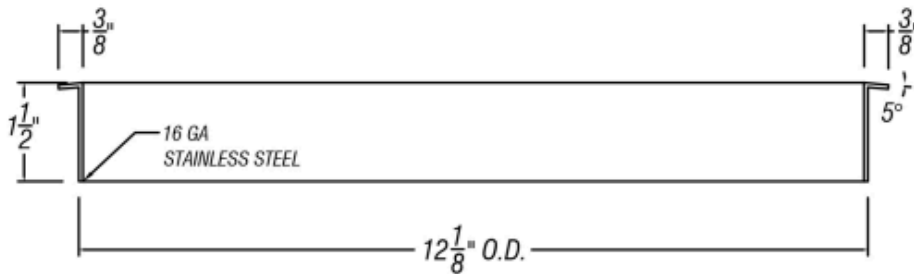

ARCH HARDWARE

RECTANGULAR PAPER SLOT

ELEVATION VIEW

SECTION VIEW

PLAN VIEW

3-D VIEW

PART #	FINISH	SIZE	MATERIAL
R44-212-1.5	Satin (#4 brush)	2" X 12" X 1 1/2"	Stainless Steel #304 alloy
R44-212-1.5-BU	Recycle Blue Powder Coat		
R44-212-1.5-G	Compost Green Powder Coat		
R44-212-1.5-B	Matte Black Powder Coat		
R44-212-1.5-W	White Powder Coat		
R44-212-1.5BR	Deep Bronze Powder Coat		