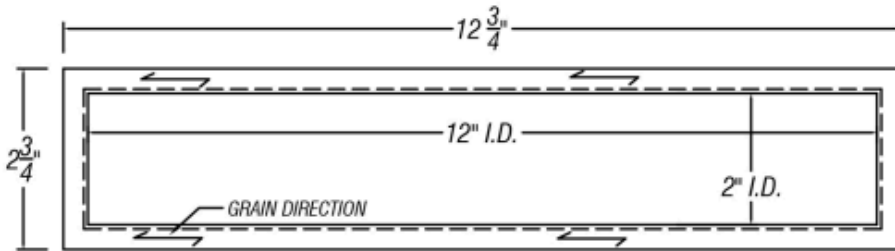

ARCH HARDWARE

RECTANGULAR PAPER SLOT

ELEVATION VIEW

SECTION VIEW

PLAN VIEW

3-D VIEW

PART #	FINISH	SIZE	MATERIAL
R44-212-1.5	Satin (#4 brush)	2" X 12" X 1 1/2"	Stainless Steel #304 alloy
R44-212-1.5-BU	Recycle Blue Powder Coat		
R44-212-1.5-G	Compost Green Powder Coat		
R44-212-1.5-B	Matte Black Powder Coat		
R44-212-1.5-W	White Powder Coat		
R44-212-1.5BR	Deep Bronze Powder Coat		