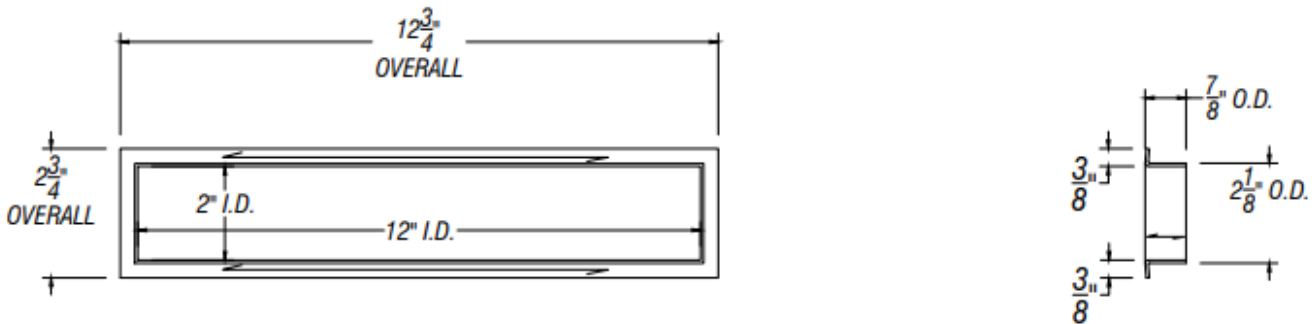

ARCH HARDWARE

RECTANGULAR PAPER SLOT

ISOMETRIC VIEW

FRONT VIEW

SECTION VIEW

PART #	FINISH	SIZE	MATERIAL
R44-212-.875	Satin (#4 brush)	2" X 12" X 7/8"	Stainless Steel #304 alloy
R44-212-.875-BU	Recycle Blue Powder Coat		
R44-212-.875-G	Compost Green Powder Coat		
R44-212-.875-B	Matte Black Powder Coat		
R44-212-.875-W	White Powder Coat		