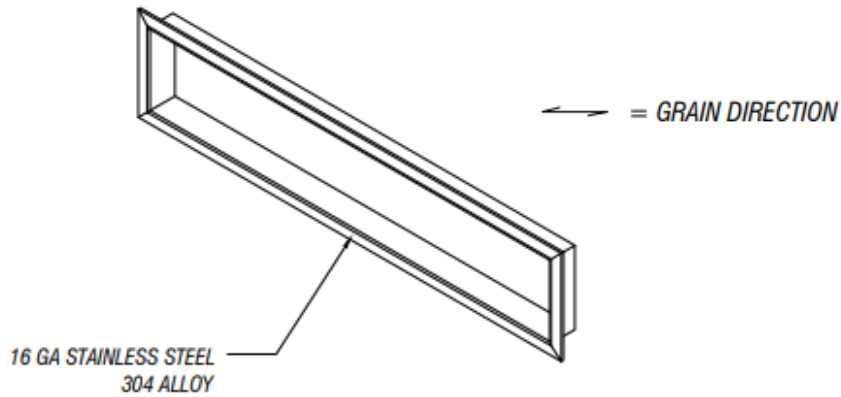

ARCH HARDWARE

RECTANGULAR PAPER SLOT

ISOMETRIC VIEW

FRONT VIEW

SECTION VIEW

PART #	FINISH	SIZE	MATERIAL
R44-212-.875	Satin (#4 brush)	2" X 12" X 7/8"	Stainless Steel #304 alloy
R44-212-.875-BU	Recycle Blue Powder Coat		
R44-212-.875-G	Compost Green Powder Coat		
R44-212-.875-B	Matte Black Powder Coat		
R44-212-.875-W	White Powder Coat		