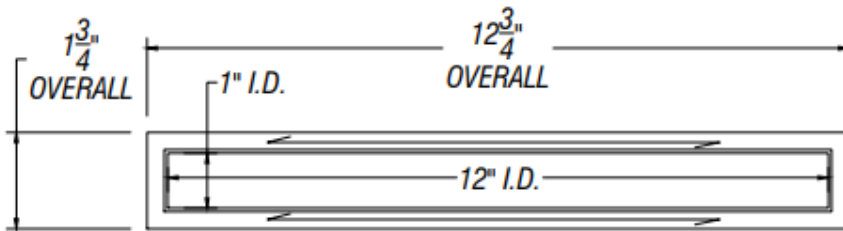

ARCH HARDWARE

RECTANGULAR PAPER SLOT

ISOMETRIC VIEW

FRONT VIEW

SECTION VIEW

PART #	FINISH	SIZE	MATERIAL
R44-112-.875	Satin (#4 brush)	1" X 12" X 7/8"	Stainless Steel #304 alloy
R44-112-.875-BU	Recycle Blue Powder Coat		
R44-112-.875-G	Compost Green Powder Coat		
R44-112-.875-B	Matte Black Powder Coat		
R44-112-.875-W	White Powder Coat		