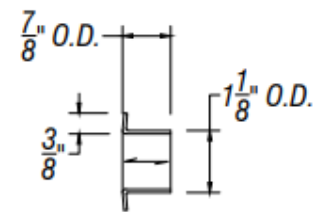

ARCH HARDWARE

RECTANGULAR PAPER SLOT

ISOMETRIC VIEW

FRONT VIEW

SECTION VIEW

PART #	FINISH	SIZE	MATERIAL
R44-112-.875	Satin (#4 brush)	1" X 12" X 7/8"	Stainless Steel #304 alloy
R44-112-.875-BU	Recycle Blue Powder Coat		
R44-112-.875-G	Compost Green Powder Coat		
R44-112-.875-B	Matte Black Powder Coat		
R44-112-.875-W	White Powder Coat		