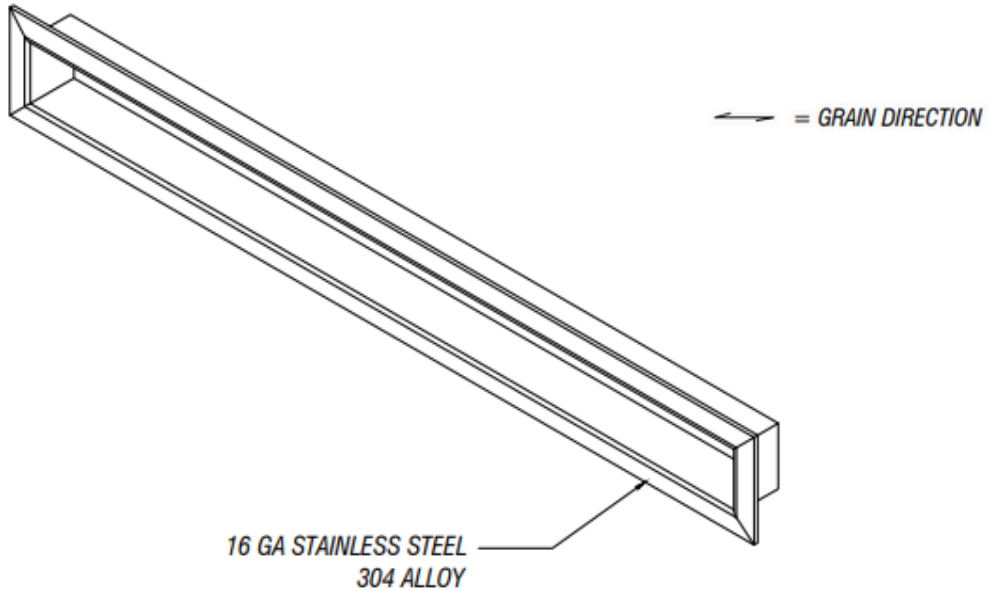

ARCH HARDWARE

RECTANGULAR PAPER SLOT

ISOMETRIC VIEW

FRONT VIEW

SECTION VIEW

PART #	FINISH	SIZE	MATERIAL
R44-112-.875	Satin (#4 brush)	1" X 12" X 7/8"	Stainless Steel #304 alloy
R44-112-.875-BU	Recycle Blue Powder Coat		
R44-112-.875-G	Compost Green Powder Coat		
R44-112-.875-B	Matte Black Powder Coat		
R44-112-.875-W	White Powder Coat		