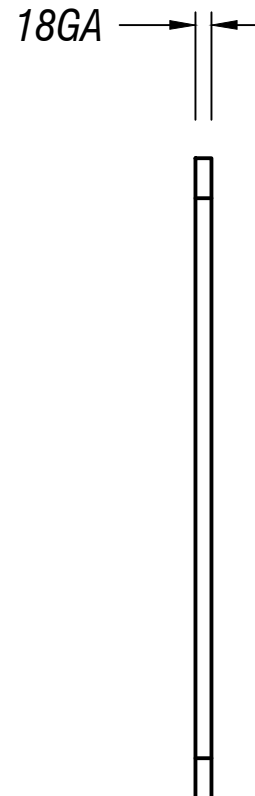

RESTROOM WOMAN-MAN LOGO

FRONT VIEW

SIDE VIEW

 = GRAIN DIRECTION

PART#	FINISH SCHEDULE	DRAWN :	 ARCH HARDWARE, INC. "WHERE IDEAS MEET METAL"
RWM105-5	SATIN STAINLESS STEEL	GV	
		CHECKED : RD	
		DATE : 07/12/2017	