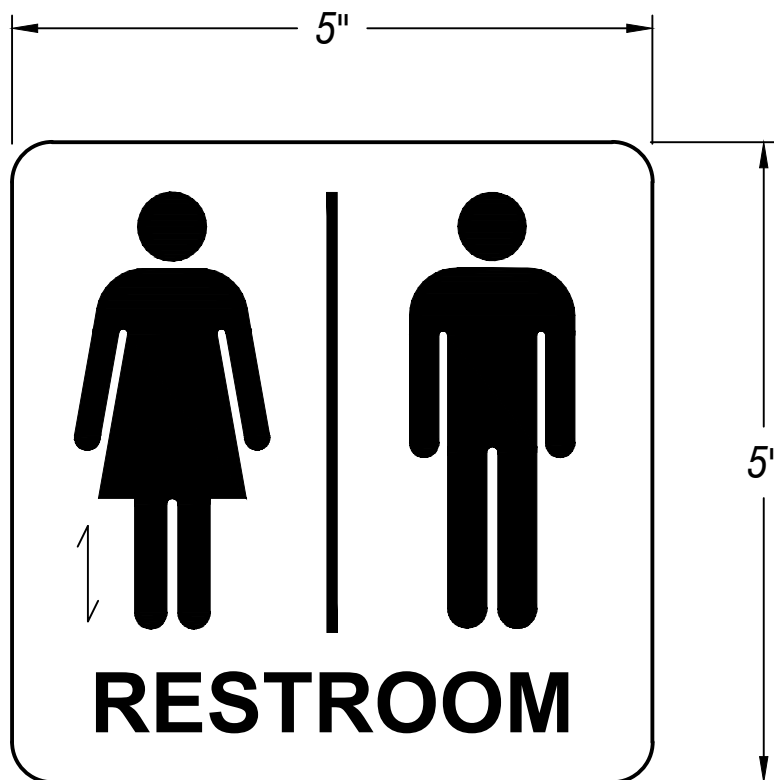

RESTROOM WOMAN-MAN LOGO

FRONT VIEW

SIDE VIEW

 = GRAIN DIRECTION

PART#	FINISH SCHEDULE	DRAWN :	 ARCH HARDWARE, INC. "WHERE IDEAS MEET METAL"
RWM105-5	SATIN STAINLESS STEEL	GV	
		CHECKED : RD	
		DATE : 07/12/2017	