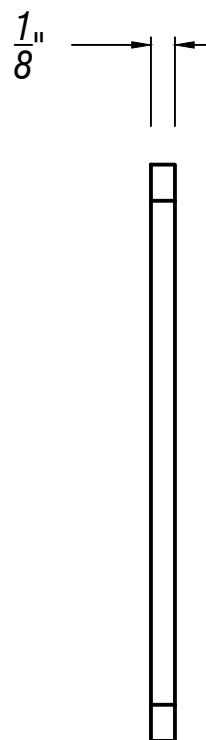

RESTROOM WOMAN-MAN LOGO

FRONT VIEW

SIDE VIEW

 = GRAIN DIRECTION

| | | | |
|----------|-----------------------|----------------------|--|
| PART# | FINISH SCHEDULE | DRAWN : |  ARCH HARDWARE, INC. "WHERE IDEAS MEET METAL" |
| RWM105-3 | SATIN STAINLESS STEEL | GV | |
| | | CHECKED : RD | |
| | | DATE : 07/12/2017 | |