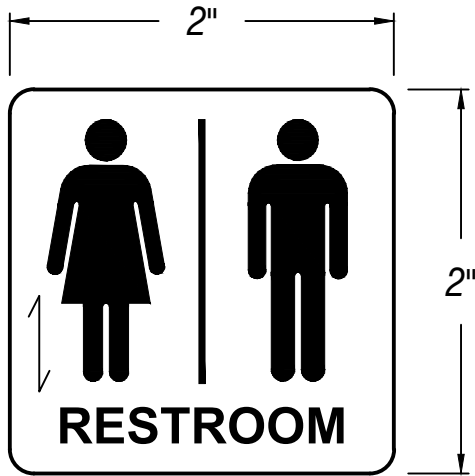

# RESTROOM WOMAN-MAN LOGO

FRONT VIEW

SIDE VIEW

 = GRAIN DIRECTION

PART#	FINISH SCHEDULE	DRAWN : GV	 ARCH HARDWARE, INC. "WHERE IDEAS MEET METAL"
RWM105-2	SATIN STAINLESS STEEL	CHECKED : RD	
		DATE : 07/12/2017	