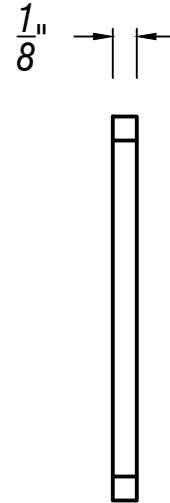

# RESTROOM WOMAN-MAN LOGO

FRONT VIEW

SIDE VIEW

 = GRAIN DIRECTION

PART#	FINISH SCHEDULE	DRAWN : GV	 ARCH HARDWARE, INC. "WHERE IDEAS MEET METAL"
RWM105-2	SATIN STAINLESS STEEL	CHECKED : RD	
		DATE : 07/12/2017	