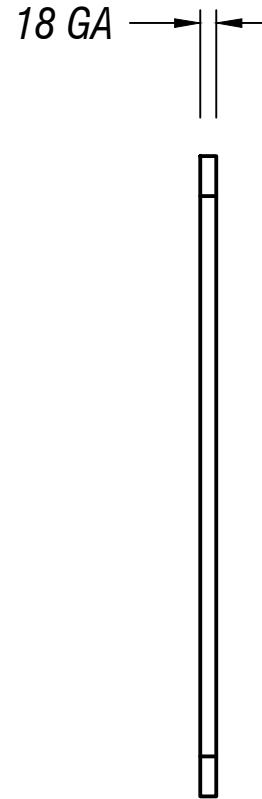

RESTROOM WOMEN LOGO

FRONT VIEW

SIDE VIEW

 = GRAIN DIRECTION

PART#	FINISH SCHEDULE	DRAWN :	 ARCH HARDWARE, INC. "WHERE IDEAS MEET METAL"
RW105-5	SATIN STAINLESS STEEL	GV	
		CHECKED : RD	
		DATE : 07/12/2017	