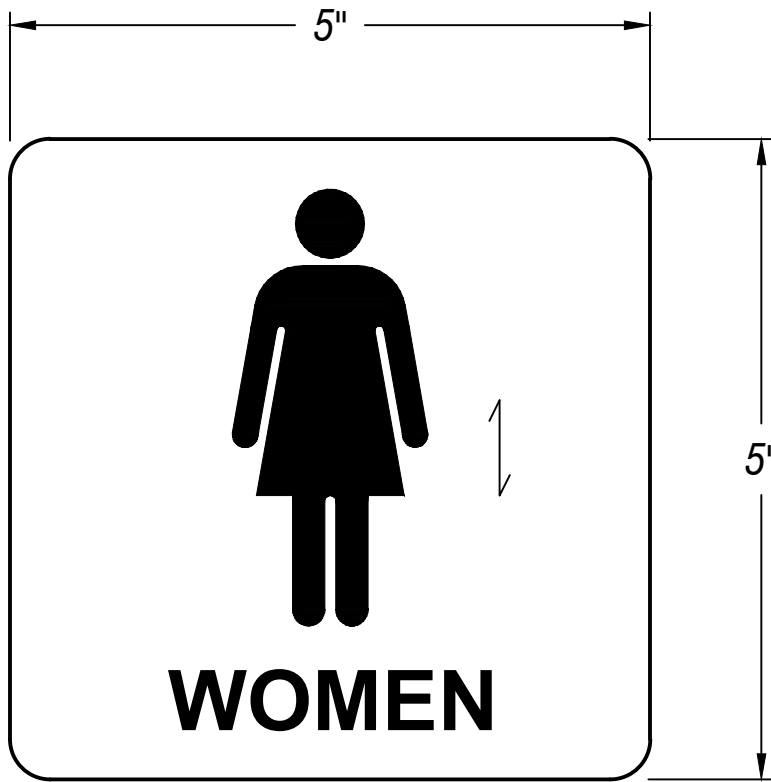

RESTROOM WOMEN LOGO

FRONT VIEW

SIDE VIEW

 = GRAIN DIRECTION

PART#	FINISH SCHEDULE	DRAWN :	 ARCH HARDWARE, INC. "WHERE IDEAS MEET METAL"
RW105-5	SATIN STAINLESS STEEL	GV	
		CHECKED : RD	
		DATE : 07/12/2017	