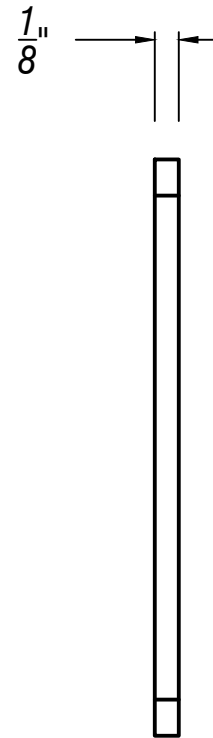

RESTROOM WOMAN LOGO

FRONT VIEW

SIDE VIEW

 = GRAIN DIRECTION

PART#	FINISH SCHEDULE	DRAWN :	 ARCH HARDWARE, INC. "WHERE IDEAS MEET METAL"
RW105-3	SATIN STAINLESS STEEL	GV	
		CHECKED : RD	
		DATE : 07/12/2017	