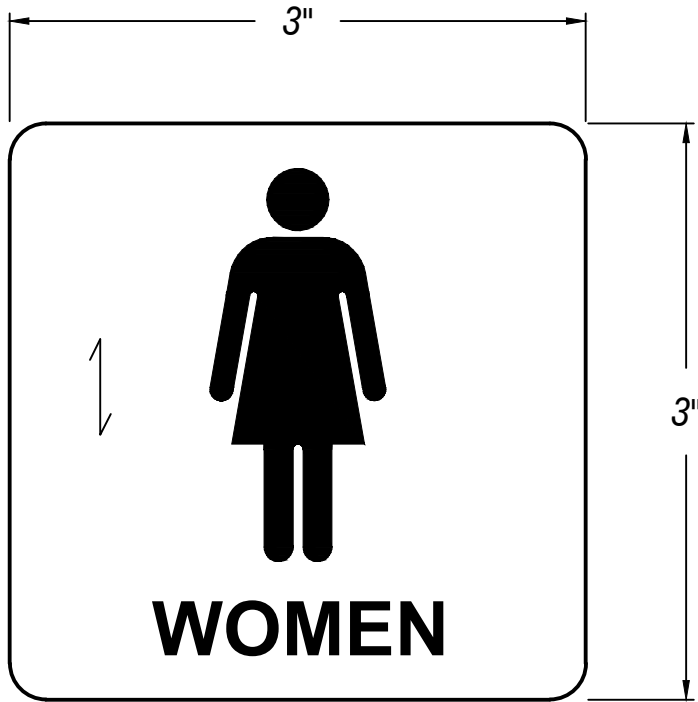

RESTROOM WOMAN LOGO

FRONT VIEW

SIDE VIEW

 = GRAIN DIRECTION

PART#	FINISH SCHEDULE	DRAWN :	 ARCH HARDWARE, INC. "WHERE IDEAS MEET METAL"
RW105-3	SATIN STAINLESS STEEL	GV	
		CHECKED : RD	
		DATE : 07/12/2017	