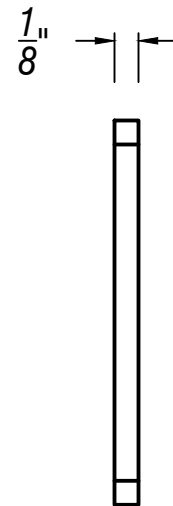

RESTROOM WOMAN LOGO

FRONT VIEW

SIDE VIEW

 = GRAIN DIRECTION

PART#	FINISH SCHEDULE	DRAWN :	 ARCH HARDWARE, INC. "WHERE IDEAS MEET METAL"
RW105-2	SATIN STAINLESS STEEL	GV	
		CHECKED : RD	
		DATE : 07/12/2017	