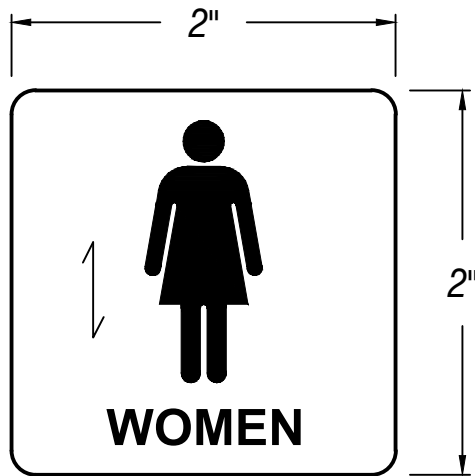

RESTROOM WOMAN LOGO

FRONT VIEW

SIDE VIEW

 = GRAIN DIRECTION

PART#	FINISH SCHEDULE	DRAWN :	 ARCH HARDWARE, INC. "WHERE IDEAS MEET METAL"
RW105-2	SATIN STAINLESS STEEL	GV	
		CHECKED : RD	
		DATE : 07/12/2017	