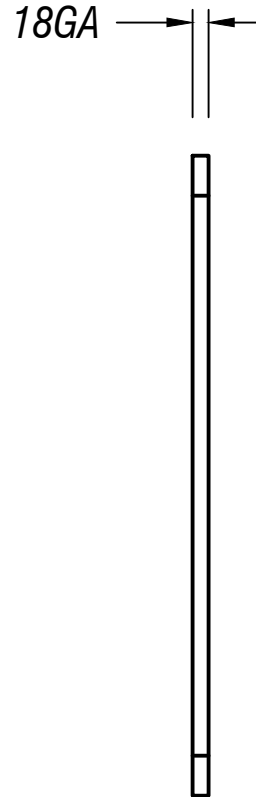

# RESTROOM MAN LOGO

FRONT VIEW

SIDE VIEW

 = GRAIN DIRECTION

PART#	FINISH SCHEDULE	DRAWN :
RM105-5	SATIN STAINLESS STEEL	GV
		CHECKED : RD
		DATE : 07/12/2017