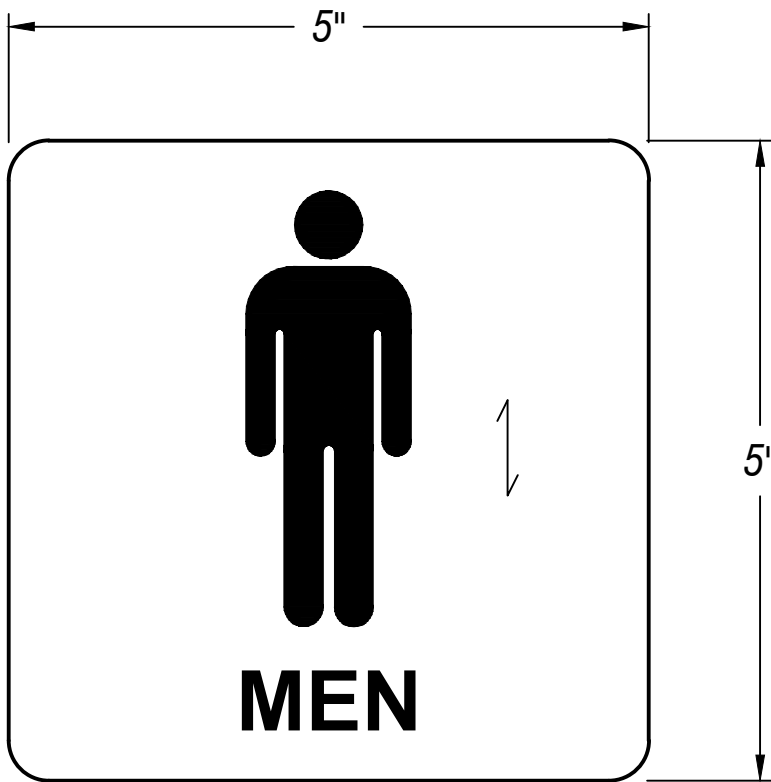

# RESTROOM MAN LOGO

FRONT VIEW

SIDE VIEW

 = GRAIN DIRECTION

PART#	FINISH SCHEDULE	DRAWN :
RM105-5	SATIN STAINLESS STEEL	GV
		CHECKED : RD
		DATE : 07/12/2017