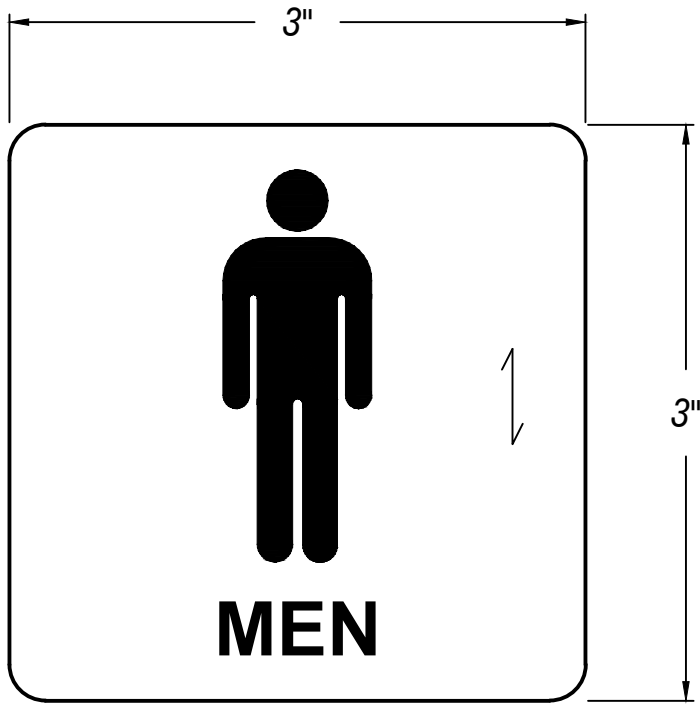

RESTROOM MAN LOGO

FRONT VIEW

SIDE VIEW

 = GRAIN DIRECTION

PART#	FINISH SCHEDULE	DRAWN :	 ARCH HARDWARE, INC. "WHERE IDEAS MEET METAL"
RM105-3	SATIN STAINLESS STEEL	GV	
		CHECKED : RD	
		DATE : 07/12/2017	