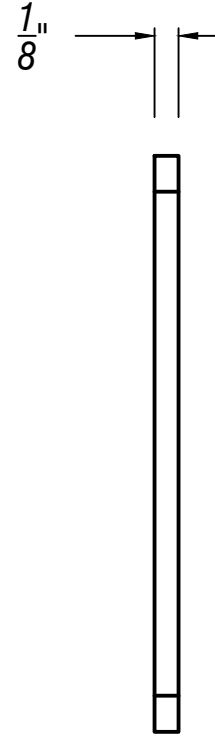

RESTROOM MAN LOGO

FRONT VIEW

SIDE VIEW

 = GRAIN DIRECTION

PART#	FINISH SCHEDULE	DRAWN :	 ARCH HARDWARE, INC. "WHERE IDEAS MEET METAL"
RM105-3	SATIN STAINLESS STEEL	GV	
		CHECKED : RD	
		DATE : 07/12/2017	