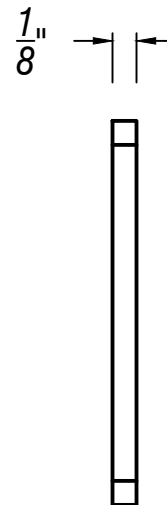

RESTROOM MAN LOGO

FRONT VIEW

SIDE VIEW

 = GRAIN DIRECTION

PART#	FINISH SCHEDULE	DRAWN :	 ARCH HARDWARE, INC. "WHERE IDEAS MEET METAL"
RM105-2	SATIN STAINLESS STEEL	GV	
		CHECKED : RD	
		DATE : 07/12/2017	