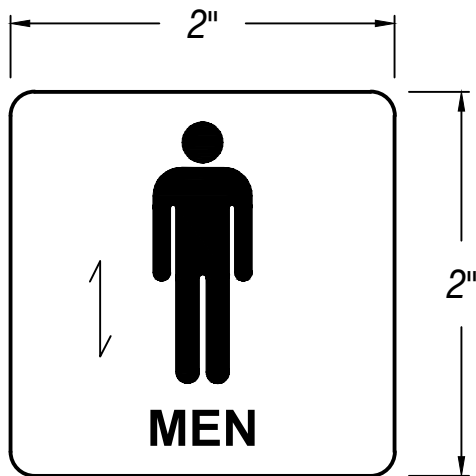

RESTROOM MAN LOGO

FRONT VIEW

SIDE VIEW

 = GRAIN DIRECTION

PART#	FINISH SCHEDULE	DRAWN :	 ARCH HARDWARE, INC. "WHERE IDEAS MEET METAL"
RM105-2	SATIN STAINLESS STEEL	GV	
		CHECKED : RD	
		DATE : 07/12/2017	