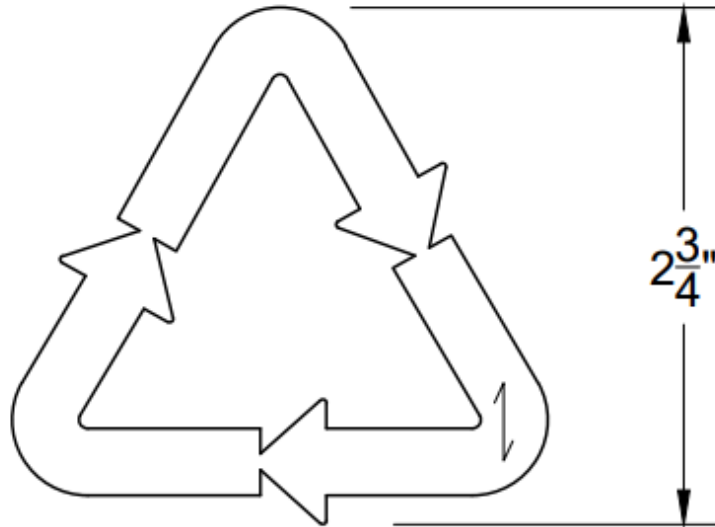

ARCH HARDWARE

3D STAINLESS STEEL RECYCLE LOGO

SIDE VIEW

FRONT VIEW

↑ = GRAIN DIRECTION

PART #	FINISH	MATERIAL
RL1065	Satin (#4 brush)	Stainless Steel #304 alloy
RL1065BU	Recycle Blue Powder Coat	
RL1065B	Matte Black Powder Coat	