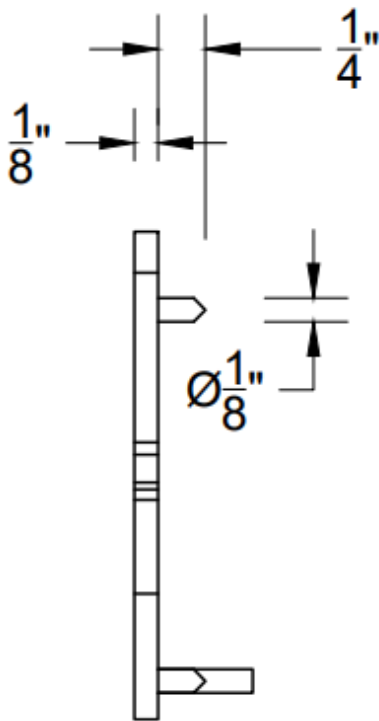

ARCH HARDWARE

3D STAINLESS STEEL RECYCLE LOGO

SIDE VIEW

FRONT VIEW

↑ = GRAIN DIRECTION

PART #	FINISH	MATERIAL
RL1065	Satin (#4 brush)	Stainless Steel #304 alloy
RL1065BU	Recycle Blue Powder Coat	
RL1065B	Matte Black Powder Coat	