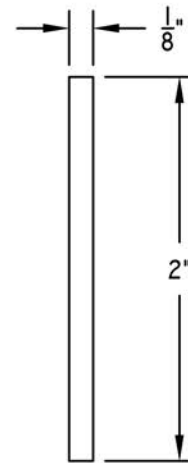

## SQUARE RECYCLE LOGO

FRONT VIEW

SIDE VIEW

 = GRAIN DIRECTION

PART #	MATERIAL	FINISH
RL1035	1/8" Thick Stainless Steel #304 Alloy	Satin, Raw Etching
RL1035B	1/8" Thick Stainless Steel #304 Alloy	Satin, Black Filled Etching