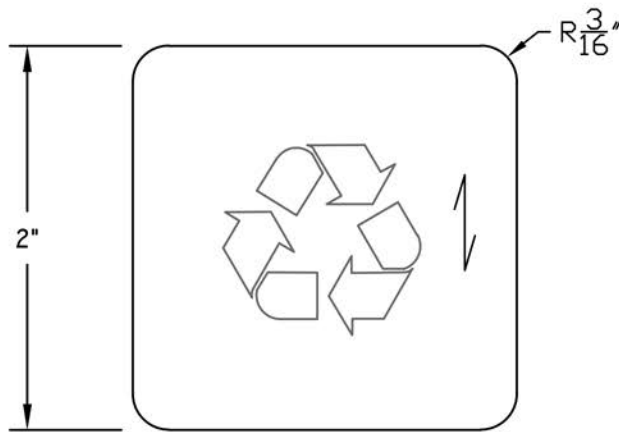

## SQUARE RECYCLE LOGO

FRONT VIEW

SIDE VIEW

 = GRAIN DIRECTION

PART #	MATERIAL	FINISH
RL1035	1/8" Thick Stainless Steel #304 Alloy	Satin, Raw Etching
RL1035B	1/8" Thick Stainless Steel #304 Alloy	Satin, Black Filled Etching