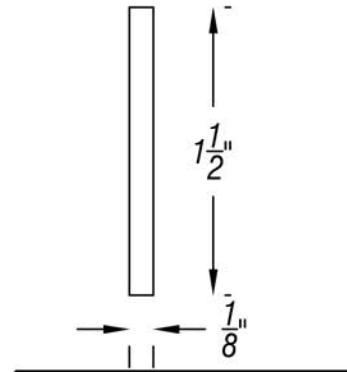

ARCH HARDWARE

RECYCLE LOGO

FRONT VIEW

SIDE VIEW

| PART # | MATERIAL | FINISH |
|---------|---------------------------------------|--------------------------------|
| RL1026 | 1/8" Thick Stainless Steel #304 Alloy | Polished, Raw Etching |
| RL1026B | 1/8" Thick Stainless Steel #304 Alloy | Polished, Black Filled Etching |