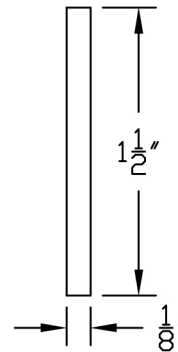

## STAINLESS STEEL RECYCLE LOGO

FRONT VIEW

SIDE VIEW

 = GRAIN DIRECTION

PART #	MATERIAL	FINISH
RL1025	1/8" Thick Stainless Steel #304 Alloy	Satin, Raw Etching
RL1025B	1/8" Thick Stainless Steel #304 Alloy	Satin, Black Filled Etching
RL1025G	1/8" Thick Stainless Steel #304 Alloy	Satin, Green Filled Etching
RL1025BU	1/8" Thick Stainless Steel #304 Alloy	Satin, Blue Filled Etching
RL1026	1/8" Thick Stainless Steel #304 Alloy	Polished, Raw Etching
RL1026B	1/8" Thick Stainless Steel #304 Alloy	Polished, Black Filled Etching