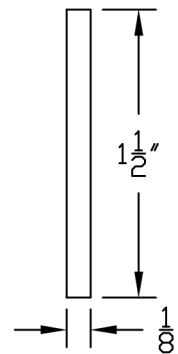

ARCH HARDWARE

ANTIQUÉ BRONZE RECYCLE LOGO

FRONT VIEW

SIDE VIEW

 = GRAIN DIRECTION

PART #	MATERIAL	FINISH
RL10213	1/8" Thick Bronze	Antique, Raw Etching
RL10213B	1/8" Thick Bronze	Antique, Black Filled Etching