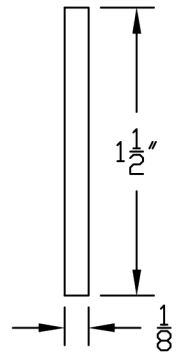

## SATIN BRONZE RECYCLE LOGO

FRONT VIEW

SIDE VIEW

 = GRAIN DIRECTION

PART #	MATERIAL	FINISH
RL1017	1/8" Thick Bronze	Satin, Raw Etching
RL1017B	1/8" Thick Bronze	Satin, Black Filled Etching

Phone  
(800)-679-2614