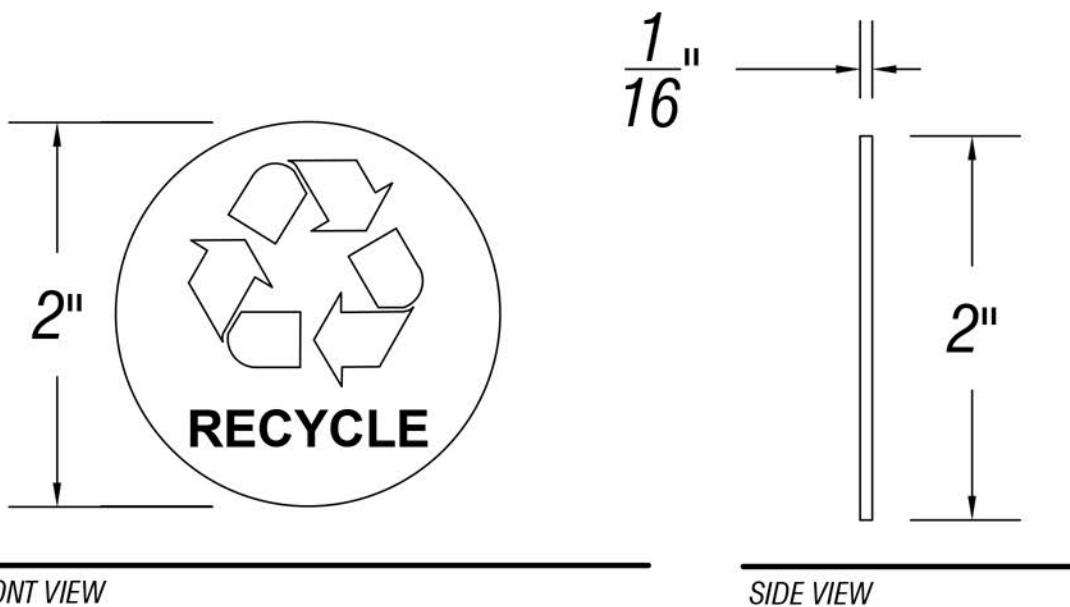

ARCH HARDWARE

ALUMINIUM RECYCLE LOGO

PART #	MATERIAL	FINISH
RL1010-2	1/16" Thick Aluminum	Clear Anodized, Bead Blasted Raw
RL1010-2B	1/16" Thick Aluminum	Clear Anodized, Bead Blasted & Black Filled

Phone
(800)-679-2614