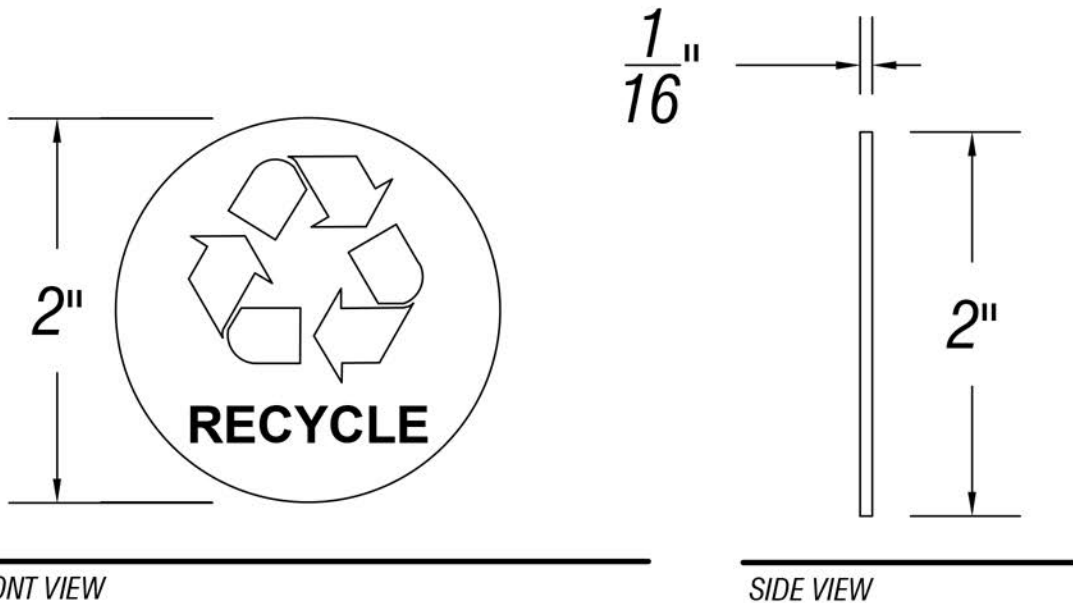

ARCH HARDWARE

ALUMINIUM RECYCLE LOGO

PART #	MATERIAL	FINISH
RL10216-2	1/16" Thick Aluminum	Black Anodized, Bead Blasted Raw
RL10216-2BZ	1/16" Thick Aluminum	Black Anodized, Bead Blasted & Bronze Filled

Phone
(800)-679-2614