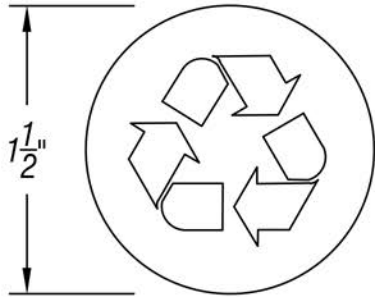

ARCH HARDWARE

ALUMINIUM RECYCLE LOGO

FRONT VIEW

SIDE VIEW

PART #	MATERIAL	FINISH
RL10216-1.5	1/16" Thick Aluminum	Black Anodized, Bead Blasted Raw
RL10116-1.5BZ	1/16" Thick Aluminum	Black Anodized, Bead Blasted & Bronze Filled