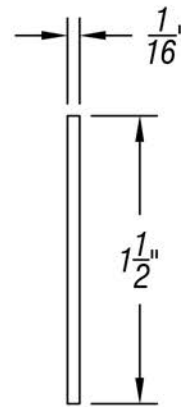

ARCH HARDWARE

ALUMINIUM RECYCLE LOGO

FRONT VIEW

SIDE VIEW

PART #	MATERIAL	FINISH
RL10216-1.5	1/16" Thick Aluminum	Black Anodized, Bead Blasted Raw
RL10116-1.5BZ	1/16" Thick Aluminum	Black Anodized, Bead Blasted & Bronze Filled