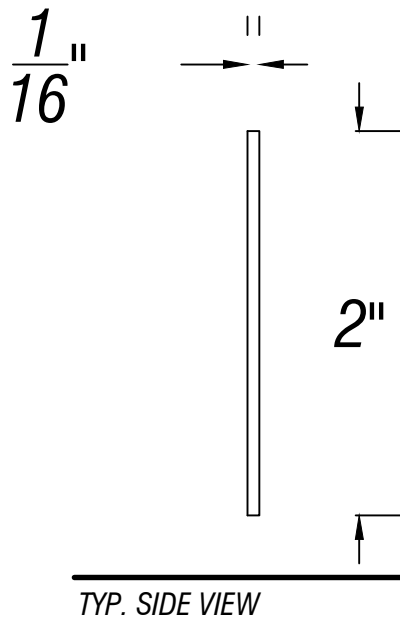

# SATIN ALUMINUM RECYCLE LOGO

 = GRAIN DIRECTION

|          |   |                      |
|----------|---|----------------------|
| JOB:     | FINISH SCHEDULE                               | DRAWN :<br>GV        |
| RL1010-2 | BRUSH ALUMINUM<br>BEAD BLASTED & BLACK FILLED | CHECKED :<br>RD      |
|          |   | DATE :<br>09/03/2018 |