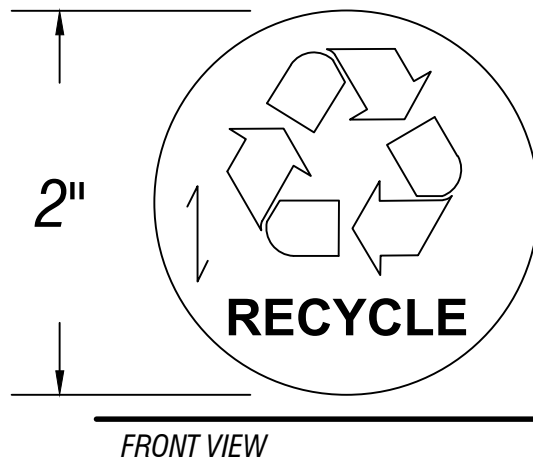

# SATIN ALUMINUM RECYCLE LOGO

 = GRAIN DIRECTION

|          |   |                      |
|----------|---|----------------------|
| JOB:     | FINISH SCHEDULE                               | DRAWN :<br>GV        |
| RL1010-2 | BRUSH ALUMINUM<br>BEAD BLASTED & BLACK FILLED | CHECKED :<br>RD      |
|          |   | DATE :<br>09/03/2018 |