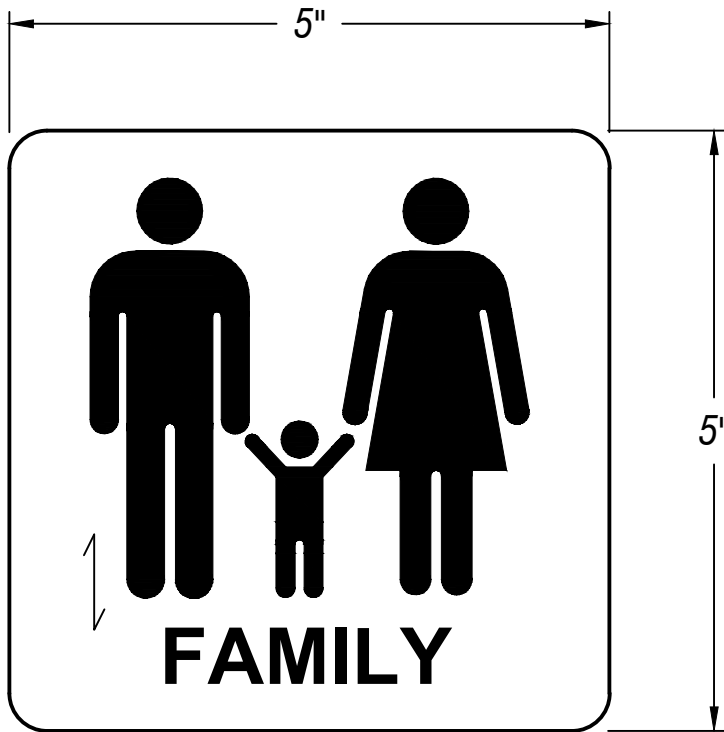

# RESTROOM FAMILY LOGO

FRONT VIEW

SIDE VIEW

 = GRAIN DIRECTION

PART#	FINISH SCHEDULE	DRAWN :
RF105-5	SATIN STAINLESS STEEL	GV
		CHECKED :
		RD
		DATE :
		10/11/2017