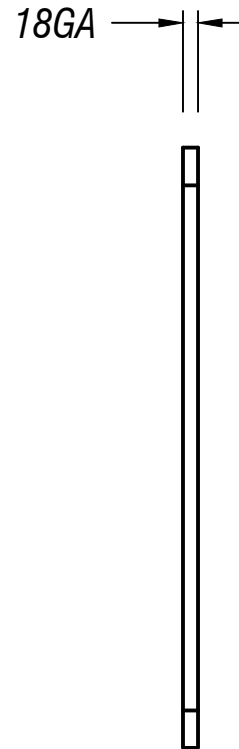

# RESTROOM FAMILY LOGO

FRONT VIEW

SIDE VIEW

 = GRAIN DIRECTION

PART#	FINISH SCHEDULE	DRAWN :
RF105-5	SATIN STAINLESS STEEL	GV
		CHECKED :
		RD
		DATE :
		10/11/2017