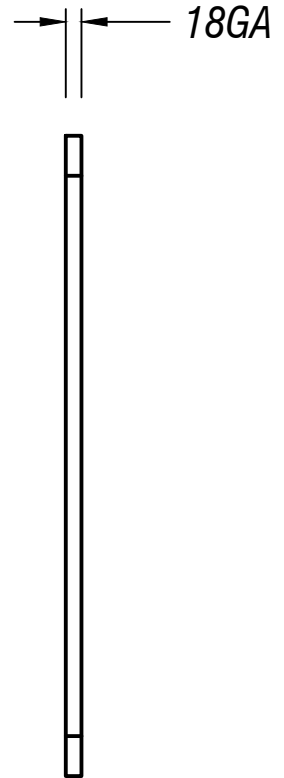

RESTROOM MAN-WOMAN LOGO

FRONT VIEW

SIDE VIEW

 = GRAIN DIRECTION

PART#	FINISH SCHEDULE	DRAWN :
RA105-5	SATIN STAINLESS STEEL	GV
		CHECKED :
		DATE :
		RD
		07/12/2017