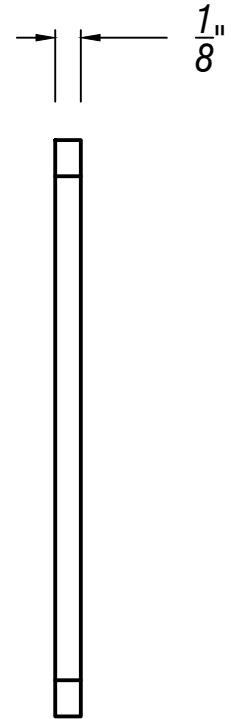

RESTROOM MAN-WOMAN LOGO

FRONT VIEW

SIDE VIEW

 = GRAIN DIRECTION

PART#	FINISH SCHEDULE	DRAWN : GV
RA105-3	SATIN STAINLESS STEEL	CHECKED : RD
		DATE : 07/12/2017