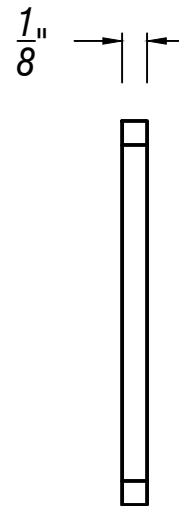

# RESTROOM MAN-WOMAN LOGO

FRONT VIEW

SIDE VIEW

 = GRAIN DIRECTION

PART#	FINISH SCHEDULE	DRAWN :
RA105-2	SATIN STAINLESS STEEL	GV
		CHECKED :
		RD
		DATE :
		07/12/2017