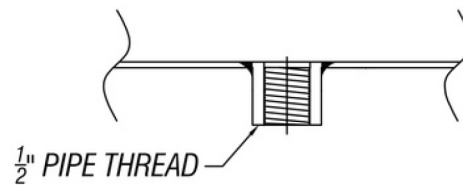

ARCH HARDWARE

SURFACE MOUNT SQUARE BEER DRIP TRAY WITH GLASS RINSER AND DRAIN COUPLING

TOP VIEW

ISOMETRIC VIEW

FRONT VIEW

SIDE VIEW

PART #	SIZE	MATERIAL	FINISH	MOUNTING METHOD
R66-7	6.5" X 6.5" X 3/4"	Stainless Steel #304 alloy	Satin (#4 Brush)	Surface/ Countertop

Phone
(800)-679-2614

Email
webstore@archhardware.net

Address
303 Maler Rd., Sealy, TX 77474

ARCH HARDWARE

WELDED THREADED DRAIN COUPLING

TOP VIEW

ISOMETRIC VIEW

FINISH DETAIL