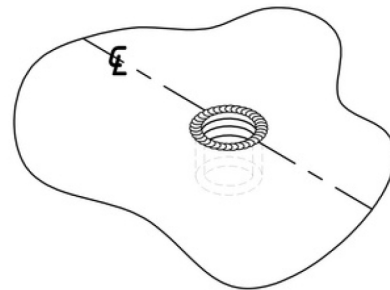

ARCH HARDWARE

SURFACE MOUNT SQUARE BEER DRIP TRAY WITH GLASS RINSER AND DRAIN COUPLING

TOP VIEW

ISOMETRIC VIEW

FRONT VIEW

SIDE VIEW

PART #	SIZE	MATERIAL	FINISH	MOUNTING METHOD
R66-7	6.5" X 6.5" X 3/4"	Stainless Steel #304 alloy	Satin (#4 Brush)	Surface/ Countertop

Phone
(800)-679-2614

Email
webstore@archhardware.net

Address
303 Maler Rd., Sealy, TX 77474

ARCH HARDWARE

WELDED THREADED DRAIN COUPLING

TOP VIEW

ISOMETRIC VIEW

FINISH DETAIL