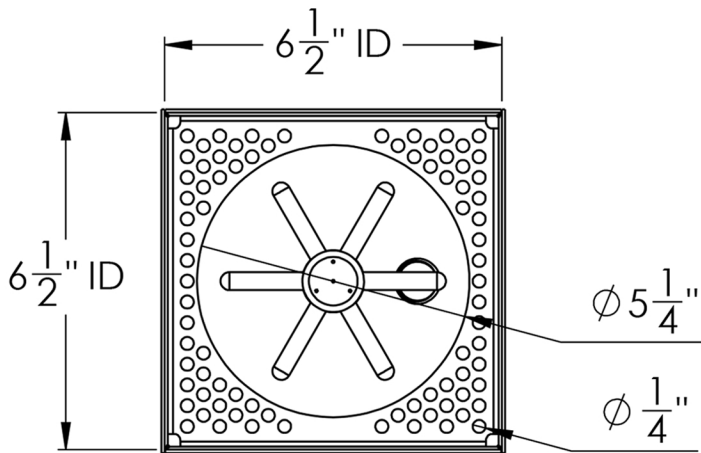

ARCH HARDWARE

SURFACE MOUNT SQUARE BEER DRIP TRAY WITH GLASS RINSER AND DRAIN COUPLING

TOP VIEW

ISOMETRIC VIEW

FRONT VIEW

SIDE VIEW

PART #	SIZE	MATERIAL	FINISH	MOUNTING METHOD
R66-7	6.5" X 6.5" X 3/4"	Stainless Steel #304 alloy	Satin (#4 Brush)	Surface/ Countertop