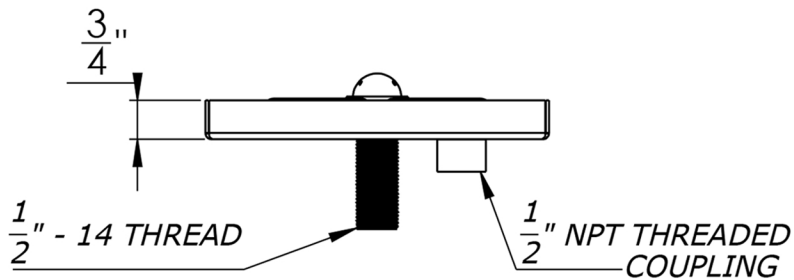

ARCH HARDWARE

SURFACE MOUNT SQUARE BEER DRIP TRAY WITH GLASS RINSER AND DRAIN COUPLING

TOP VIEW

ISOMETRIC VIEW

FRONT VIEW

SIDE VIEW

PART #	SIZE	MATERIAL	FINISH	MOUNTING METHOD
R66-7	6.5" X 6.5" X 3/4"	Stainless Steel #304 alloy	Satin (#4 Brush)	Surface/ Countertop