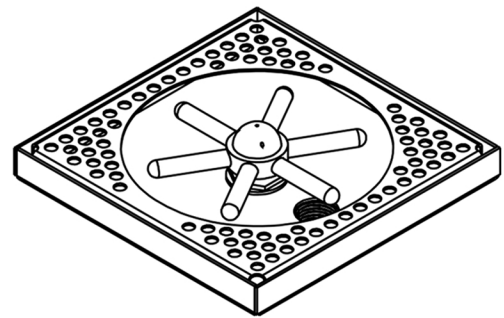

ARCH HARDWARE

SURFACE MOUNT SQUARE BEER DRIP TRAY WITH GLASS RINSER AND DRAIN COUPLING

TOP VIEW

ISOMETRIC VIEW

FRONT VIEW

SIDE VIEW

PART #	SIZE	MATERIAL	FINISH	MOUNTING METHOD
R66-7	6.5" X 6.5" X 3/4"	Stainless Steel #304 alloy	Satin (#4 Brush)	Surface/ Countertop

Phone
(800)-679-2614

Email
webstore@archhardware.net

Address
303 Maler Rd., Sealy, TX 77474

ARCH HARDWARE

LOOSE GLASS RINSER

Top View

Front View

GLASS RINSER	PART #	NAME	FINISH
BRAND: KROME	DR-RINSER	Pitcher Rinser Spray Assembly	Chrome Plated
<ul style="list-style-type: none"> • Upgraded model with improved valve, sprayer and star. • Cold Water Use Only. 			