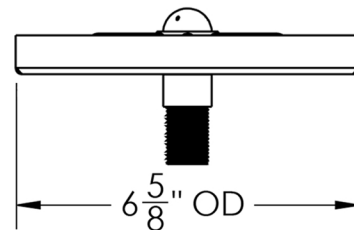

ARCH HARDWARE

SURFACE MOUNT SQUARE BEER DRIP TRAY WITH GLASS RINSER AND DRAIN COUPLING

TOP VIEW

ISOMETRIC VIEW

FRONT VIEW

SIDE VIEW

PART #	SIZE	MATERIAL	FINISH	MOUNTING METHOD
R66-7	6.5" X 6.5" X 3/4"	Stainless Steel #304 alloy	Satin (#4 Brush)	Surface/ Countertop