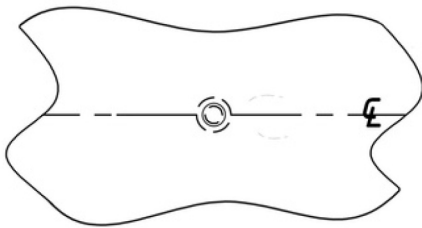

ARCH HARDWARE

SURFACE MOUNT SQUARE BEER DRIP TRAY WITH GLASS RINSER AND DRAIN COUPLING

TOP VIEW

ISOMETRIC VIEW

FRONT VIEW

SIDE VIEW

PART #	SIZE	MATERIAL	FINISH	MOUNTING METHOD
R66-7	6.5" X 6.5" X 3/4"	Stainless Steel #304 alloy	Satin (#4 Brush)	Surface/ Countertop

Phone
(800)-679-2614

Email
webstore@archhardware.net

Address
303 Maler Rd., Sealy, TX 77474

ARCH HARDWARE

WELDED THREADED DRAIN COUPLING

TOP VIEW

ISOMETRIC VIEW

FINISH DETAIL