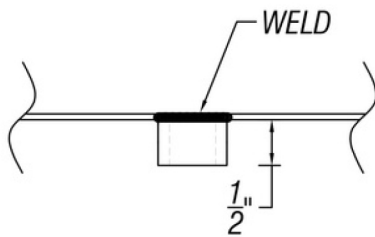

ARCH HARDWARE

SURFACE MOUNT SQUARE BEER DRIP TRAY WITH GLASS RINSER AND DRAIN COUPLING

TOP VIEW

ISOMETRIC VIEW

FRONT VIEW

SIDE VIEW

PART #	SIZE	MATERIAL	FINISH	MOUNTING METHOD
R66-7	6.5" X 6.5" X 3/4"	Stainless Steel #304 alloy	Satin (#4 Brush)	Surface/ Countertop

Phone
(800)-679-2614

Email
webstore@archhardware.net

Address
303 Maler Rd., Sealy, TX 77474

ARCH HARDWARE

WELDED THREADED DRAIN COUPLING

TOP VIEW

ISOMETRIC VIEW

FINISH DETAIL