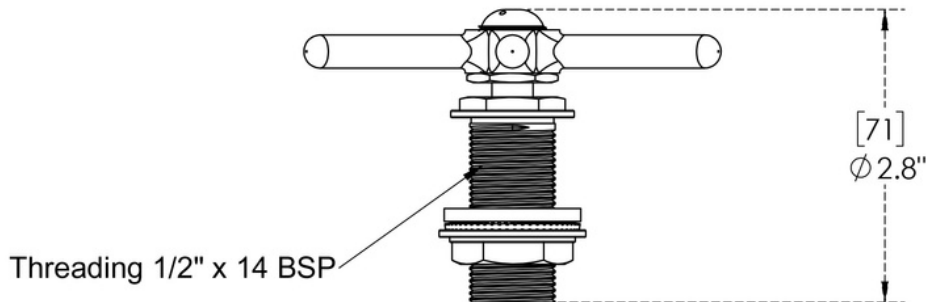

Front View

GLASS RINSER	PART #	NAME	FINISH
BRAND: KROME	DR-RINSER	Pitcher Rinser Spray Assembly	Chrome Plated
• Upgraded model with improved valve, sprayer and star. • Cold Water Use Only.			

Phone
(800)-679-2614

Email
webstore@archhardware.net

Address
303 Maler Rd., Sealy, TX 77474