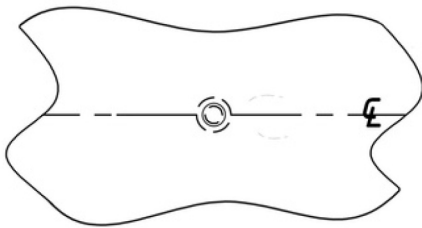

ARCH HARDWARE

DROP IN SQUARE BEER DRIP TRAY WITH GLASS RINSER AND DRAIN COUPLING

TOP VIEW NTS

ISOMETRIC VIEW NTS

FRONT VIEW NTS

SIDE VIEW NTS

PART #	SIZE	MATERIAL	FINISH	MOUNTING METHOD
R66-6	6.5" X 6.5" X 3/4"	Stainless Steel #304 alloy	Satin (#4 Brush)	Drop in/ Flush

Phone
(800)-679-2614

Email
webstore@archhardware.net

Address
303 Maler Rd., Sealy, TX 77474

ARCH HARDWARE

WELDED THREADED DRAIN COUPLING

TOP VIEW

ISOMETRIC VIEW

FINISH DETAIL