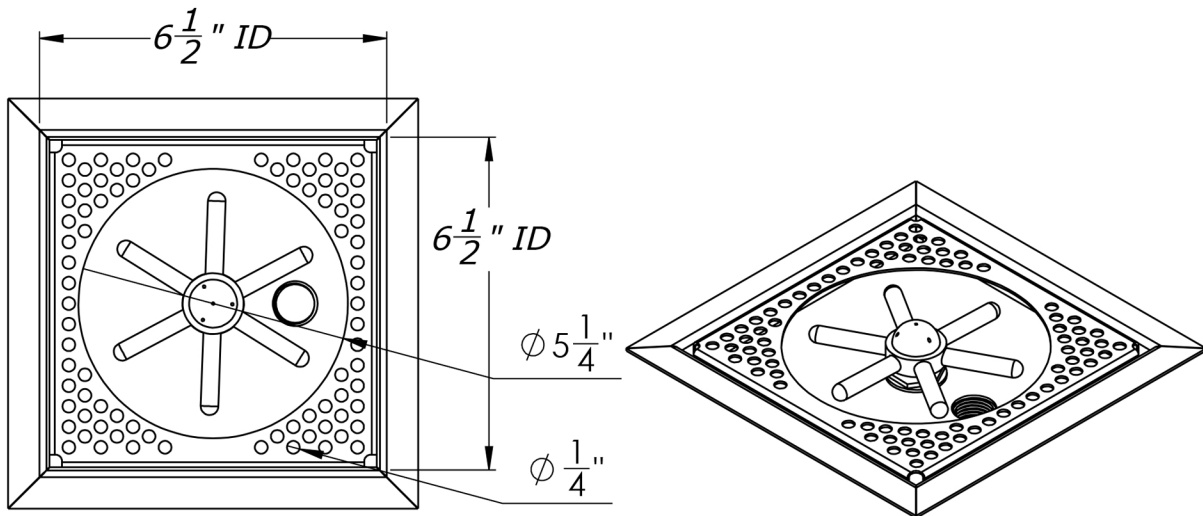

ARCH HARDWARE

DROP IN SQUARE BEER DRIP TRAY WITH GLASS RINSER AND DRAIN COUPLING

TOP VIEW NTS

ISOMETRIC VIEW NTS

FRONT VIEW NTS

SIDE VIEW NTS

PART #	SIZE	MATERIAL	FINISH	MOUNTING METHOD
R66-6	6.5" X 6.5" X 3/4"	Stainless Steel #304 alloy	Satin (#4 Brush)	Drop in/ Flush