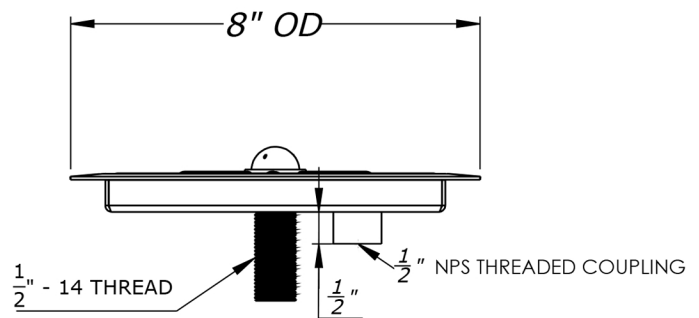

ARCH HARDWARE

DROP IN SQUARE BEER DRIP TRAY WITH GLASS RINSER AND DRAIN COUPLING

TOP VIEW NTS

ISOMETRIC VIEW NTS

FRONT VIEW NTS

SIDE VIEW NTS

PART #	SIZE	MATERIAL	FINISH	MOUNTING METHOD
R66-6	6.5" X 6.5" X 3/4"	Stainless Steel #304 alloy	Satin (#4 Brush)	Drop in/ Flush