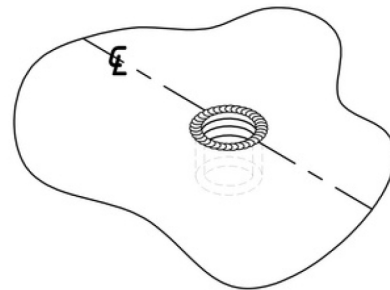

ARCH HARDWARE

DROP IN SQUARE BEER DRIP TRAY WITH GLASS RINSER AND DRAIN COUPLING

TOP VIEW NTS

ISOMETRIC VIEW NTS

FRONT VIEW NTS

SIDE VIEW NTS

PART #	SIZE	MATERIAL	FINISH	MOUNTING METHOD
R66-6	6.5" X 6.5" X 3/4"	Stainless Steel #304 alloy	Satin (#4 Brush)	Drop in/ Flush

Phone
(800)-679-2614

Email
webstore@archhardware.net

Address
303 Maler Rd., Sealy, TX 77474

ARCH HARDWARE

WELDED THREADED DRAIN COUPLING

TOP VIEW

ISOMETRIC VIEW

FINISH DETAIL