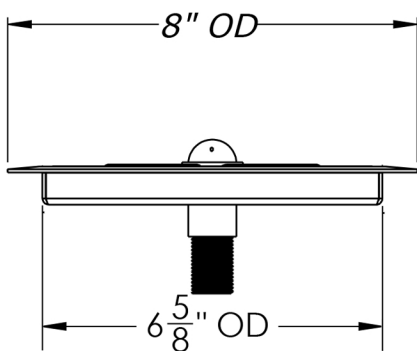

ARCH HARDWARE

DROP IN SQUARE BEER DRIP TRAY WITH GLASS RINSER AND DRAIN COUPLING

TOP VIEW NTS

ISOMETRIC VIEW NTS

FRONT VIEW NTS

SIDE VIEW NTS

PART #	SIZE	MATERIAL	FINISH	MOUNTING METHOD
R66-6	6.5" X 6.5" X 3/4"	Stainless Steel #304 alloy	Satin (#4 Brush)	Drop in/ Flush