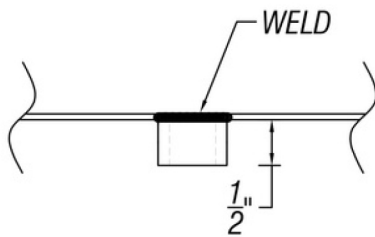

ARCH HARDWARE

DROP IN SQUARE BEER DRIP TRAY WITH GLASS RINSER AND DRAIN COUPLING

TOP VIEW NTS

ISOMETRIC VIEW NTS

FRONT VIEW NTS

SIDE VIEW NTS

PART #	SIZE	MATERIAL	FINISH	MOUNTING METHOD
R66-6	6.5" X 6.5" X 3/4"	Stainless Steel #304 alloy	Satin (#4 Brush)	Drop in/ Flush

Phone
(800)-679-2614

Email
webstore@archhardware.net

Address
303 Maler Rd., Sealy, TX 77474

ARCH HARDWARE

WELDED THREADED DRAIN COUPLING

TOP VIEW

ISOMETRIC VIEW

FINISH DETAIL