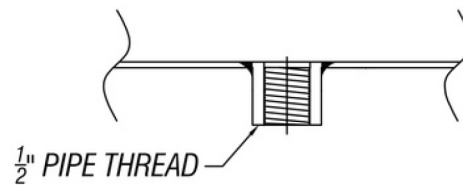

ARCH HARDWARE

DROP IN SQUARE BEER DRIP TRAY WITH GLASS RINSER AND DRAIN COUPLING

TOP VIEW NTS

ISOMETRIC VIEW NTS

FRONT VIEW NTS

SIDE VIEW NTS

PART #	SIZE	MATERIAL	FINISH	MOUNTING METHOD
R66-6	6.5" X 6.5" X 3/4"	Stainless Steel #304 alloy	Satin (#4 Brush)	Drop in/ Flush

Phone
(800)-679-2614

Email
webstore@archhardware.net

Address
303 Maler Rd., Sealy, TX 77474

ARCH HARDWARE

WELDED THREADED DRAIN COUPLING

TOP VIEW

ISOMETRIC VIEW

FINISH DETAIL