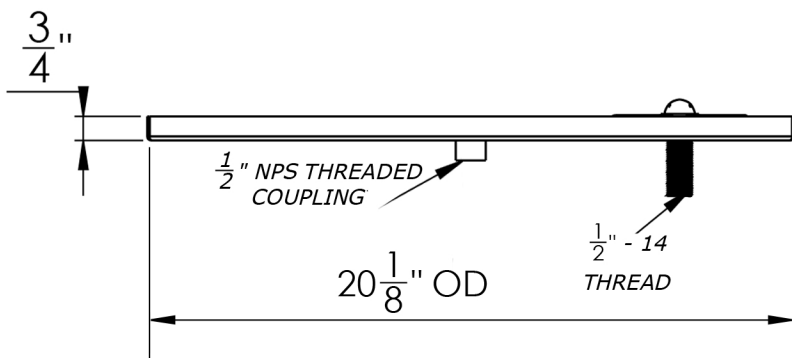

ARCH HARDWARE

SURFACE MOUNT RECTANGULAR BEER DRIP TRAY WITH GLASS RINSER AND DRAIN COUPLING

TOP VIEW

ISOMETRIC VIEW

FRONT VIEW

SIDE VIEW

PART #	SIZE	MATERIAL	FINISH	MOUNTING METHOD
R6.520-7	6.5" X 20" X 3/4"	Stainless Steel #304 alloy	Satin (#4 Brush)	Surface/ Countertop