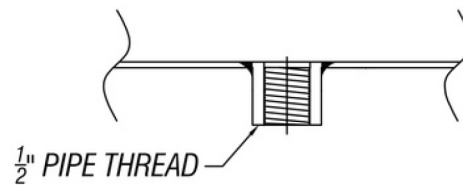

ARCH HARDWARE

SURFACE MOUNT RECTANGULAR BEER DRIP TRAY WITH GLASS RINSER AND DRAIN COUPLING

TOP VIEW

ISOMETRIC VIEW

FRONT VIEW

SIDE VIEW

PART #	SIZE	MATERIAL	FINISH	MOUNTING METHOD
R6.520-7	6.5" X 20" X 3/4"	Stainless Steel #304 alloy	Satin (#4 Brush)	Surface/ Countertop

Phone
(800)-679-2614

Email
webstore@archhardware.net

Address
303 Maler Rd., Sealy, TX 77474

ARCH HARDWARE

WELDED THREADED DRAIN COUPLING

TOP VIEW

ISOMETRIC VIEW

FINISH DETAIL