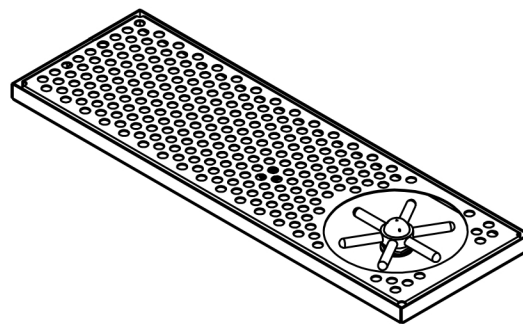

ARCH HARDWARE

SURFACE MOUNT RECTANGULAR BEER DRIP TRAY WITH GLASS RINSER AND DRAIN COUPLING

TOP VIEW

ISOMETRIC VIEW

FRONT VIEW

SIDE VIEW

PART #	SIZE	MATERIAL	FINISH	MOUNTING METHOD
R6.520-7	6.5" X 20" X 3/4"	Stainless Steel #304 alloy	Satin (#4 Brush)	Surface/ Countertop

Phone
(800)-679-2614

Email
webstore@archhardware.net

Address
303 Maler Rd., Sealy, TX 77474

ARCH HARDWARE

LOOSE GLASS RINSER

Top View

Front View

GLASS RINSER	PART #	NAME	FINISH
BRAND: KROME	DR-RINSER	Pitcher Rinser Spray Assembly	Chrome Plated
<ul style="list-style-type: none"> Upgraded model with improved valve, sprayer and star. Cold Water Use Only. 			