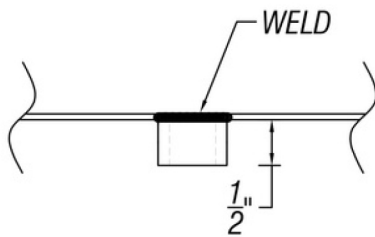

ARCH HARDWARE

SURFACE MOUNT RECTANGULAR BEER DRIP TRAY WITH GLASS RINSER AND DRAIN COUPLING

TOP VIEW

ISOMETRIC VIEW

FRONT VIEW

SIDE VIEW

PART #	SIZE	MATERIAL	FINISH	MOUNTING METHOD
R6.520-7	6.5" X 20" X 3/4"	Stainless Steel #304 alloy	Satin (#4 Brush)	Surface/ Countertop

Phone
(800)-679-2614

Email
webstore@archhardware.net

Address
303 Maler Rd., Sealy, TX 77474

ARCH HARDWARE

WELDED THREADED DRAIN COUPLING

TOP VIEW

ISOMETRIC VIEW

FINISH DETAIL