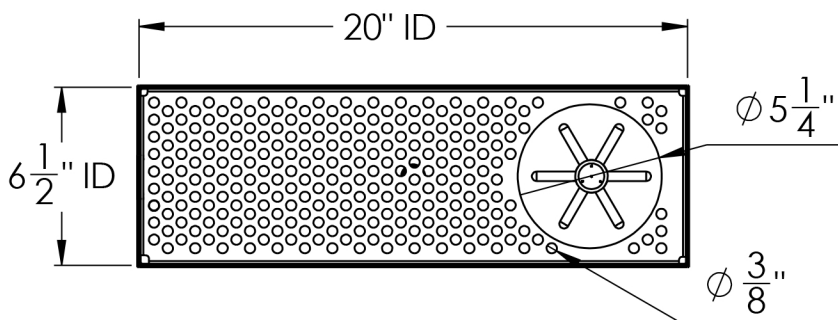

ARCH HARDWARE

SURFACE MOUNT RECTANGULAR BEER DRIP TRAY WITH GLASS RINSER AND DRAIN COUPLING

TOP VIEW

ISOMETRIC VIEW

FRONT VIEW

SIDE VIEW

PART #	SIZE	MATERIAL	FINISH	MOUNTING METHOD
R6.520-7	6.5" X 20" X 3/4"	Stainless Steel #304 alloy	Satin (#4 Brush)	Surface/ Countertop