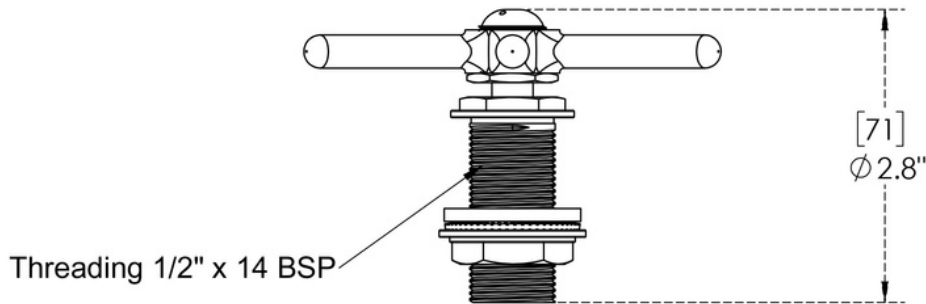

Front View

GLASS RINSER	PART #	NAME	FINISH
BRAND: KROME	DR-RINSER	Pitcher Rinser Spray Assembly	Chrome Plated
- Upgraded model with improved valve, sprayer and star. - Cold Water Use Only.			

Phone
(800)-679-2614

Email
webstore@archhardware.net

Address
303 Maler Rd., Sealy, TX 77474