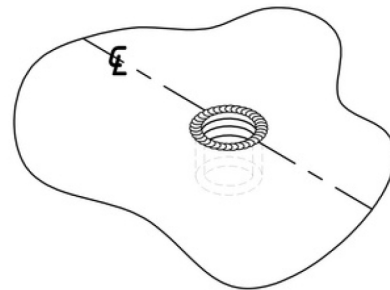

ARCH HARDWARE

SURFACE MOUNT RECTANGULAR BEER DRIP TRAY WITH GLASS RINSER AND DRAIN COUPLING

TOP VIEW

ISOMETRIC VIEW

FRONT VIEW

SIDE VIEW

PART #	SIZE	MATERIAL	FINISH	MOUNTING METHOD
R6.520-7	6.5" X 20" X 3/4"	Stainless Steel #304 alloy	Satin (#4 Brush)	Surface/ Countertop

Phone
(800)-679-2614

Email
webstore@archhardware.net

Address
303 Maler Rd., Sealy, TX 77474

ARCH HARDWARE

WELDED THREADED DRAIN COUPLING

TOP VIEW

ISOMETRIC VIEW

FINISH DETAIL