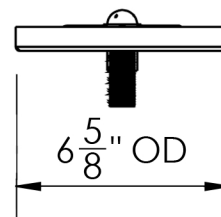

ARCH HARDWARE

SURFACE MOUNT RECTANGULAR BEER DRIP TRAY WITH GLASS RINSER AND DRAIN COUPLING

TOP VIEW

ISOMETRIC VIEW

FRONT VIEW

SIDE VIEW

PART #	SIZE	MATERIAL	FINISH	MOUNTING METHOD
R6.520-7	6.5" X 20" X 3/4"	Stainless Steel #304 alloy	Satin (#4 Brush)	Surface/ Countertop