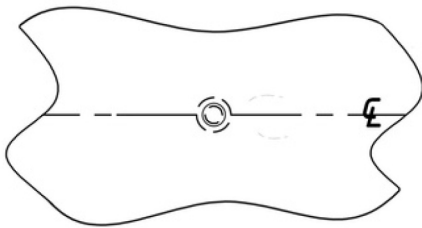

ARCH HARDWARE

SURFACE MOUNT RECTANGULAR BEER DRIP TRAY WITH GLASS RINSER AND DRAIN COUPLING

TOP VIEW

ISOMETRIC VIEW

FRONT VIEW

SIDE VIEW

PART #	SIZE	MATERIAL	FINISH	MOUNTING METHOD
R6.520-7	6.5" X 20" X 3/4"	Stainless Steel #304 alloy	Satin (#4 Brush)	Surface/ Countertop

Phone
(800)-679-2614

Email
webstore@archhardware.net

Address
303 Maler Rd., Sealy, TX 77474

ARCH HARDWARE

WELDED THREADED DRAIN COUPLING

TOP VIEW

ISOMETRIC VIEW

FINISH DETAIL