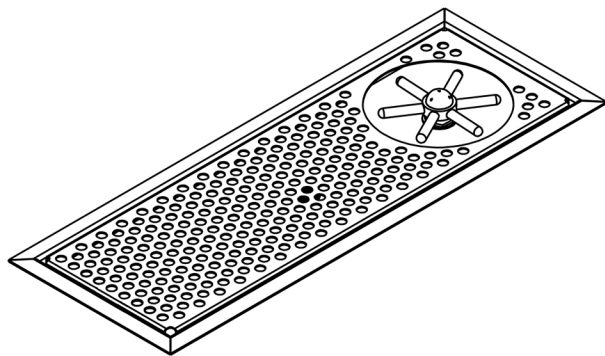

ARCH HARDWARE

DROP IN RECTANGULAR BEER DRIP TRAY WITH GLASS RINSER AND DRAIN COUPLING

TOP VIEW NTS

FRONT VIEW NTS

ISOMETRIC VIEW

NTS

SIDE VIEW

NTS

PART #	SIZE	MATERIAL	FINISH	MOUNTING METHOD
R6.520-6	6.5" X 20" X 3/4"	Stainless Steel #304 alloy	Satin (#4 Brush)	Drop in/ Flush

Phone
(800)-679-2614

Email
webstore@archhardware.net

Address
303 Maler Rd., Sealy, TX 77474

ARCH HARDWARE

LOOSE GLASS RINSER

Top View

Front View

GLASS RINSER	PART #	NAME	FINISH
BRAND: KROME	DR-RINSER	Pitcher Rinser Spray Assembly	Chrome Plated
<ul style="list-style-type: none"> • Upgraded model with improved valve, sprayer and star. • Cold Water Use Only. 			