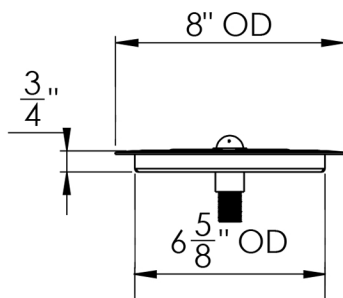

ARCH HARDWARE

DROP IN RECTANGULAR BEER DRIP TRAY WITH GLASS RINSER AND DRAIN COUPLING

TOP VIEW NTS

FRONT VIEW NTS

ISOMETRIC VIEW

NTS

SIDE VIEW

NTS

PART #	SIZE	MATERIAL	FINISH	MOUNTING METHOD
R6.520-6	6.5" X 20" X 3/4"	Stainless Steel #304 alloy	Satin (#4 Brush)	Drop in/ Flush

Phone
(800)-679-2614

Email
webstore@archhardware.net

Address
303 Maler Rd., Sealy, TX 77474