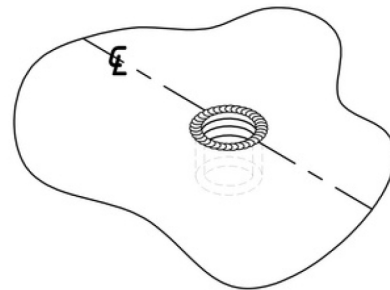

ARCH HARDWARE

DROP IN RECTANGULAR BEER DRIP TRAY WITH GLASS RINSER AND DRAIN COUPLING

TOP VIEW NTS

FRONT VIEW NTS

ISOMETRIC VIEW

NTS

SIDE VIEW

NTS

PART #	SIZE	MATERIAL	FINISH	MOUNTING METHOD
R6.520-6	6.5" X 20" X 3/4"	Stainless Steel #304 alloy	Satin (#4 Brush)	Drop in/ Flush

Phone
(800)-679-2614

Email
webstore@archhardware.net

Address
303 Maler Rd., Sealy, TX 77474

Phone
(800)-679-2614

Email
webstore@archhardware.net

Address
303 Maler Rd., Sealy, TX 77474

ARCH HARDWARE

WELDED THREADED DRAIN COUPLING

TOP VIEW

ISOMETRIC VIEW

FINISH DETAIL