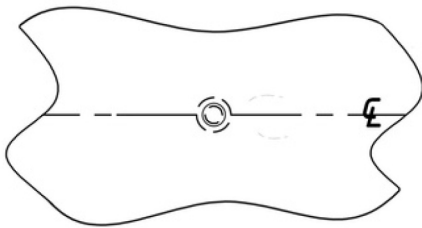

ARCH HARDWARE

DROP IN RECTANGULAR BEER DRIP TRAY WITH GLASS RINSER AND DRAIN COUPLING

TOP VIEW NTS

FRONT VIEW NTS

ISOMETRIC VIEW

NTS

SIDE VIEW

NTS

PART #	SIZE	MATERIAL	FINISH	MOUNTING METHOD
R6.520-6	6.5" X 20" X 3/4"	Stainless Steel #304 alloy	Satin (#4 Brush)	Drop in/ Flush

Phone
(800)-679-2614

Email
webstore@archhardware.net

Address
303 Maler Rd., Sealy, TX 77474

Phone
(800)-679-2614

Email
webstore@archhardware.net

Address
303 Maler Rd., Sealy, TX 77474

ARCH HARDWARE

WELDED THREADED DRAIN COUPLING

TOP VIEW

ISOMETRIC VIEW

FINISH DETAIL