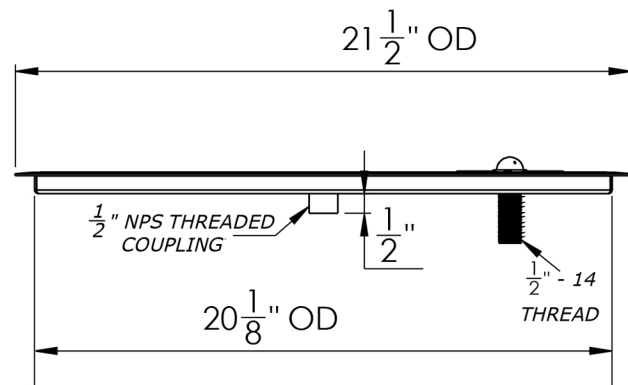

ARCH HARDWARE

DROP IN RECTANGULAR BEER DRIP TRAY WITH GLASS RINSER AND DRAIN COUPLING

TOP VIEW NTS

FRONT VIEW NTS

ISOMETRIC VIEW

NTS

SIDE VIEW

NTS

PART #	SIZE	MATERIAL	FINISH	MOUNTING METHOD
R6.520-6	6.5" X 20" X 3/4"	Stainless Steel #304 alloy	Satin (#4 Brush)	Drop in/ Flush

Phone
(800)-679-2614

Email
webstore@archhardware.net

Address
303 Maler Rd., Sealy, TX 77474