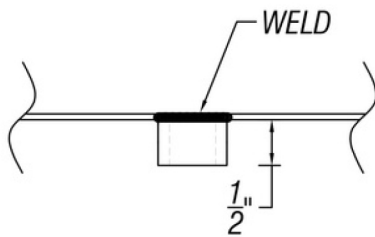

ARCH HARDWARE

DROP IN RECTANGULAR BEER DRIP TRAY WITH GLASS RINSER AND DRAIN COUPLING

TOP VIEW NTS

FRONT VIEW NTS

ISOMETRIC VIEW

NTS

SIDE VIEW

NTS

PART #	SIZE	MATERIAL	FINISH	MOUNTING METHOD
R6.520-6	6.5" X 20" X 3/4"	Stainless Steel #304 alloy	Satin (#4 Brush)	Drop in/ Flush

Phone
(800)-679-2614

Email
webstore@archhardware.net

Address
303 Maler Rd., Sealy, TX 77474

Phone
(800)-679-2614

Email
webstore@archhardware.net

Address
303 Maler Rd., Sealy, TX 77474

ARCH HARDWARE

WELDED THREADED DRAIN COUPLING

TOP VIEW

ISOMETRIC VIEW

FINISH DETAIL