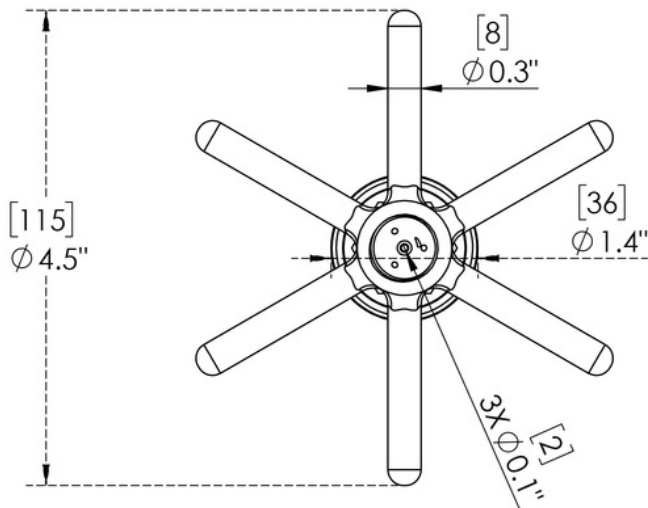

ARCH HARDWARE

LOOSE GLASS RINSER

Top View

Front View

GLASS RINSER	PART #	NAME	FINISH
BRAND: KROME	DR-RINSER	Pitcher Rinser Spray Assembly	Chrome Plated
• Upgraded model with improved valve, sprayer and star. • Cold Water Use Only.			

Phone
(800)-679-2614

Email
webstore@archhardware.net

Address
303 Maler Rd., Sealy, TX 77474