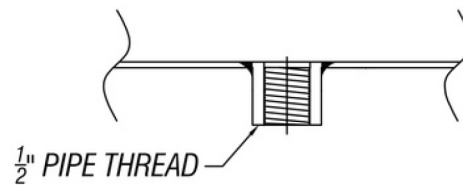

ARCH HARDWARE

DROP IN RECTANGULAR BEER DRIP TRAY WITH GLASS RINSER AND DRAIN COUPLING

TOP VIEW NTS

FRONT VIEW NTS

ISOMETRIC VIEW

NTS

SIDE VIEW

NTS

Phone
(800)-679-2614

Email
webstore@archhardware.net

Address
303 Maler Rd., Sealy, TX 77474

ARCH HARDWARE

WELDED THREADED DRAIN COUPLING

TOP VIEW

ISOMETRIC VIEW

FINISH DETAIL