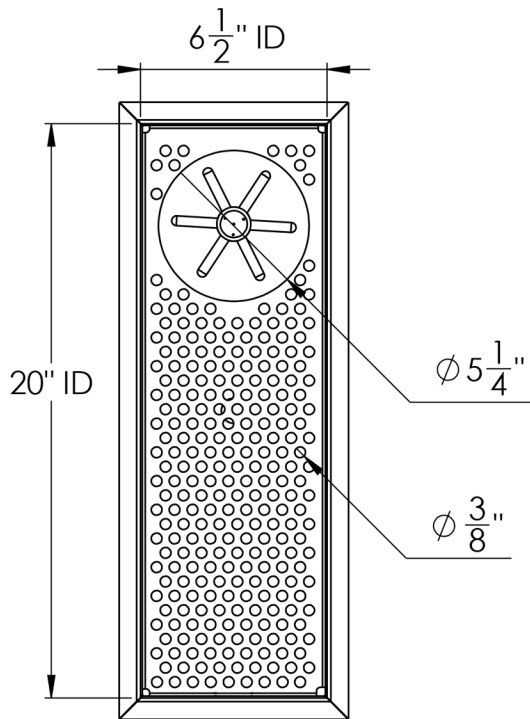

ARCH HARDWARE

DROP IN RECTANGULAR BEER DRIP TRAY WITH GLASS RINSER AND DRAIN COUPLING

TOP VIEW NTS

FRONT VIEW NTS

ISOMETRIC VIEW

NTS

SIDE VIEW

NTS

PART #	SIZE	MATERIAL	FINISH	MOUNTING METHOD
R6.520-6	6.5" X 20" X 3/4"	Stainless Steel #304 alloy	Satin (#4 Brush)	Drop in/ Flush

Phone
(800)-679-2614

Email
webstore@archhardware.net

Address
303 Maler Rd., Sealy, TX 77474

ARCH HARDWARE

LOOSE GLASS RINSER

Top View

Front View

GLASS RINSER	PART #	NAME	FINISH
BRAND: KROME	DR-RINSER	Pitcher Rinser Spray Assembly	Chrome Plated
<ul style="list-style-type: none"> • Upgraded model with improved valve, sprayer and star. • Cold Water Use Only. 			