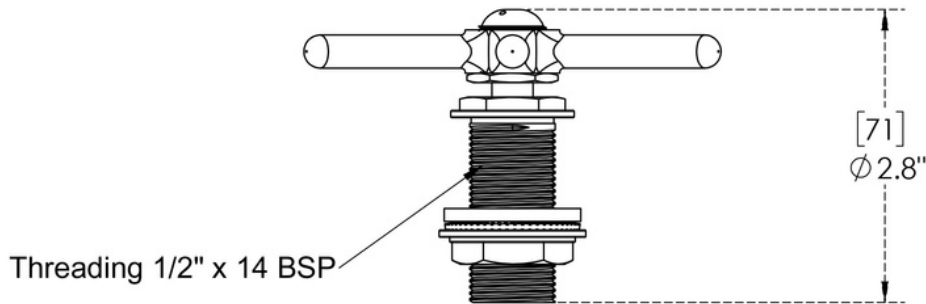

Front View

GLASS RINSER	PART #	NAME	FINISH
BRAND: KROME	DR-RINSER	Pitcher Rinser Spray Assembly	Chrome Plated
• Upgraded model with improved valve, sprayer and star. • Cold Water Use Only.			

Phone
(800)-679-2614

Email
webstore@archhardware.net

Address
303 Maler Rd., Sealy, TX 77474