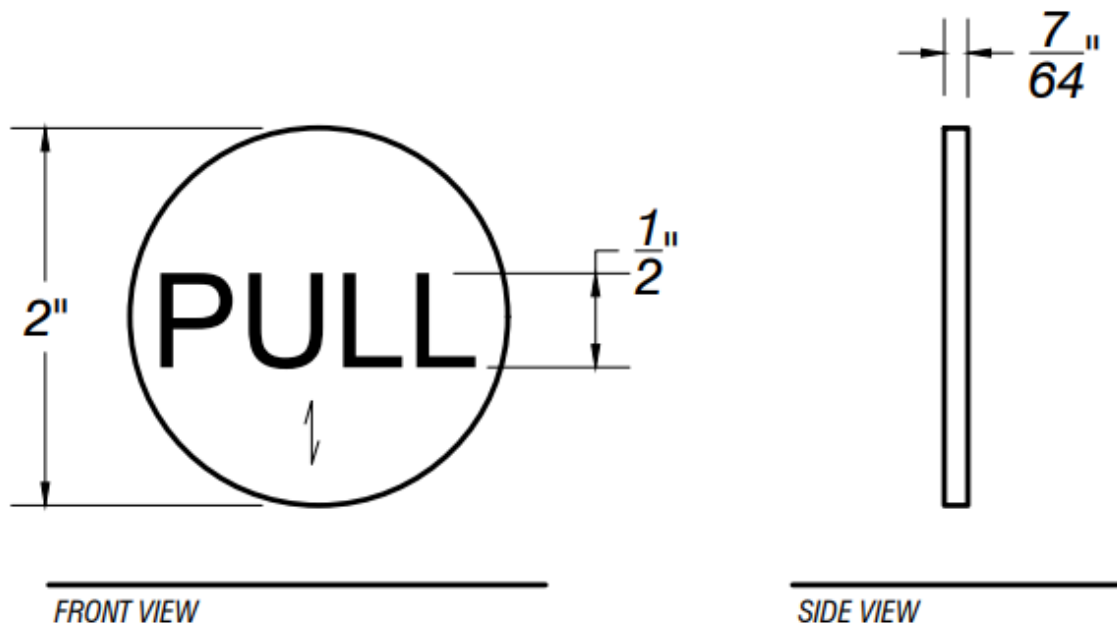

## 2 INCH STAINLESS STEEL PULL LOGO

↕ = GRAIN DIRECTION

PART #	ETCHING COLOR	FINISH	MATERIAL
PU105-2	Raw	Satin (#4 brush)	Stainless Steel #304 alloy
PU105-2B	Black Filled		

Phone  
(800)-679-2614

Email  
webstore@archhardware.net