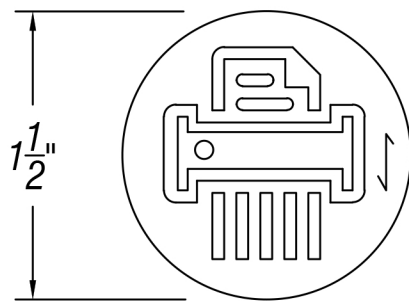

## STAINLESS STEEL PAPER SHREDDER LOGO

FRONT VIEW

SIDE VIEW

= GRAIN DIRECTION

PART #	MATERIAL	FINISH
PS105	1/8" Thick Stainless Steel #304 Alloy	Satin, Raw Etching
PS105B	1/8" Thick Stainless Steel #304 Alloy	Satin, Black Filled Etching
PS106	1/8" Thick Stainless Steel #304 Alloy	Polished, Raw Etching
PS106B	1/8" Thick Stainless Steel #304 Alloy	Polished, Black Filled Etching