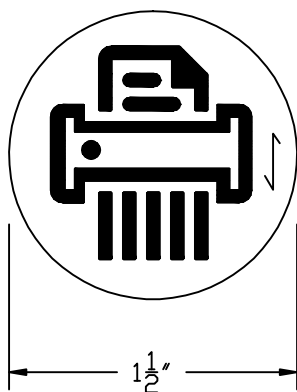

PAPER SHREDDER LOGO

FRONT VIEW

SIDE VIEW

↕ = **GRAIN DIRECTION**

| | | |
|---------------|---|------------------------------------|
| JOB# | FINISH SCHEDULE | DRAWN : |
| PS 105 | SATIN STAINLESS STEEL #304 ALLOY | JR |
| | | CHECKED : RD |
| | | DATE : 08/02/2016 |