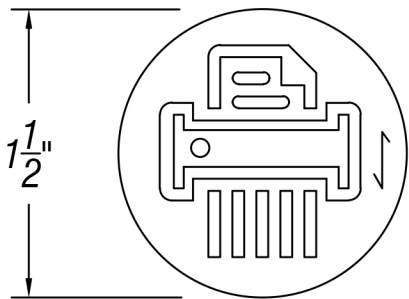

ARCH HARDWARE

SATIN BRONZE PAPER SHREDDER LOGO

FRONT VIEW

SIDE VIEW

PART #	MATERIAL	FINISH
PS1017	1/8" Thick Bronze	Satin, Raw Etching
PS1017B	1/8" Thick Bronze	Satin, Black Filled Etching

Phone
(800)-679-2614