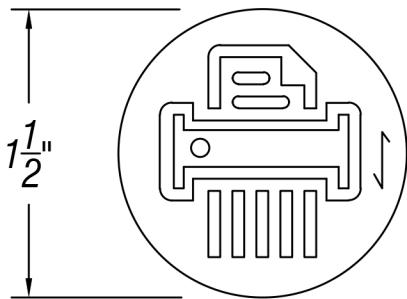

ARCH HARDWARE

ANTIQUÉ BRONZE PAPER SHREDDER LOGO

FRONT VIEW

SIDE VIEW

PART #	MATERIAL	FINISH
PS1013	1/8" Thick Bronze	Antique, Raw Etching
PS1013B	1/8" Thick Bronze	Antique, Black Filled Etching

Phone
(800)-679-2614