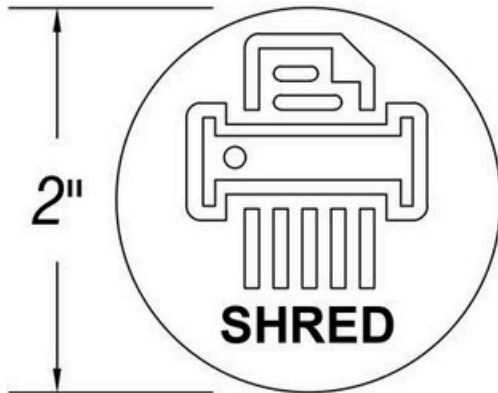

ARCH HARDWARE

ALUMINIUM PAPER SHREDDER LOGO

FRONT VIEW

SIDE VIEW

PART #	MATERIAL	FINISH
PS1010-2	1/16" Thick Aluminum	Clear Anodized, Bead Blasted Raw
PS1010-2B	1/16" Thick Aluminum	Clear Anodized, Bead Blasted & Black Filled