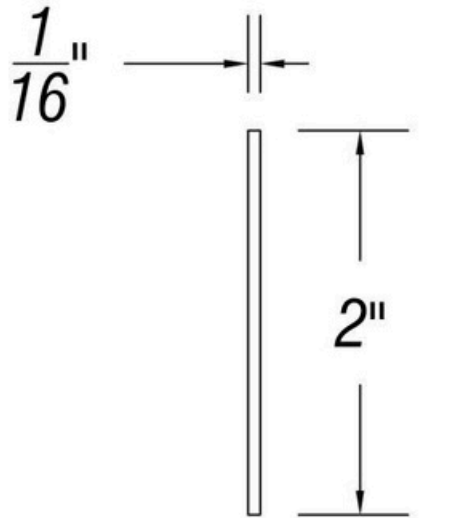

ARCH HARDWARE

ALUMINIUM PAPER SHREDDER LOGO

FRONT VIEW

SIDE VIEW

PART #	MATERIAL	FINISH
PS1010-2	1/16" Thick Aluminum	Clear Anodized, Bead Blasted Raw
PS1010-2B	1/16" Thick Aluminum	Clear Anodized, Bead Blasted & Black Filled