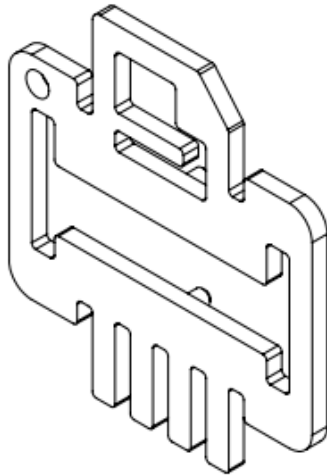

ARCH HARDWARE

3D STAINLESS STEEL PAPER SHREDDER LOGO

ISOMETRIC VIEW

FRONT VIEW

SIDE VIEW

PART #	FINISH	MATERIAL
PS1065	Satin (#4 brush)	Stainless Steel #304 alloy
PS1065B	Matte Black Powder Coat	

Phone
(800)-679-2614