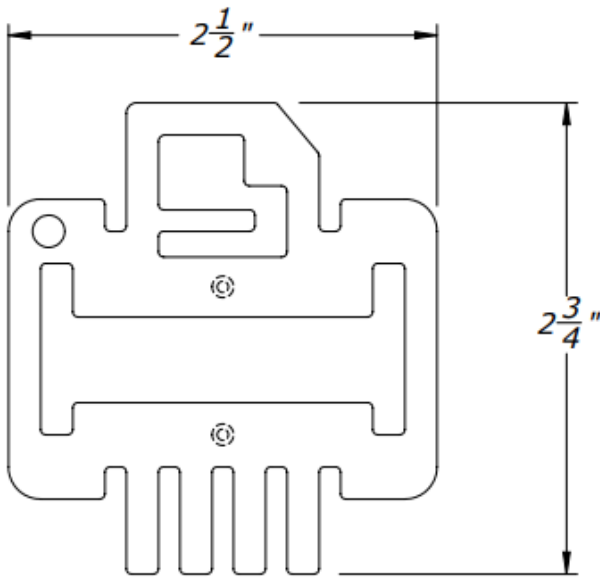

ARCH HARDWARE

3D STAINLESS STEEL PAPER SHREDDER LOGO

ISOMETRIC VIEW

FRONT VIEW

SIDE VIEW

PART #	FINISH	MATERIAL
PS1065	Satin (#4 brush)	Stainless Steel #304 alloy
PS1065B	Matte Black Powder Coat	

Phone
(800)-679-2614