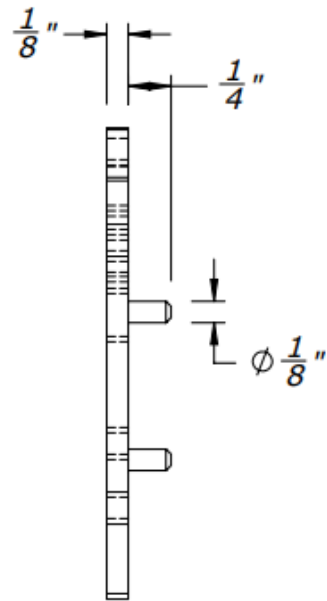

ARCH HARDWARE

3D STAINLESS STEEL PAPER SHREDDER LOGO

ISOMETRIC VIEW

FRONT VIEW

SIDE VIEW

PART #	FINISH	MATERIAL
PS1065	Satin (#4 brush)	Stainless Steel #304 alloy
PS1065B	Matte Black Powder Coat	

Phone
(800)-679-2614