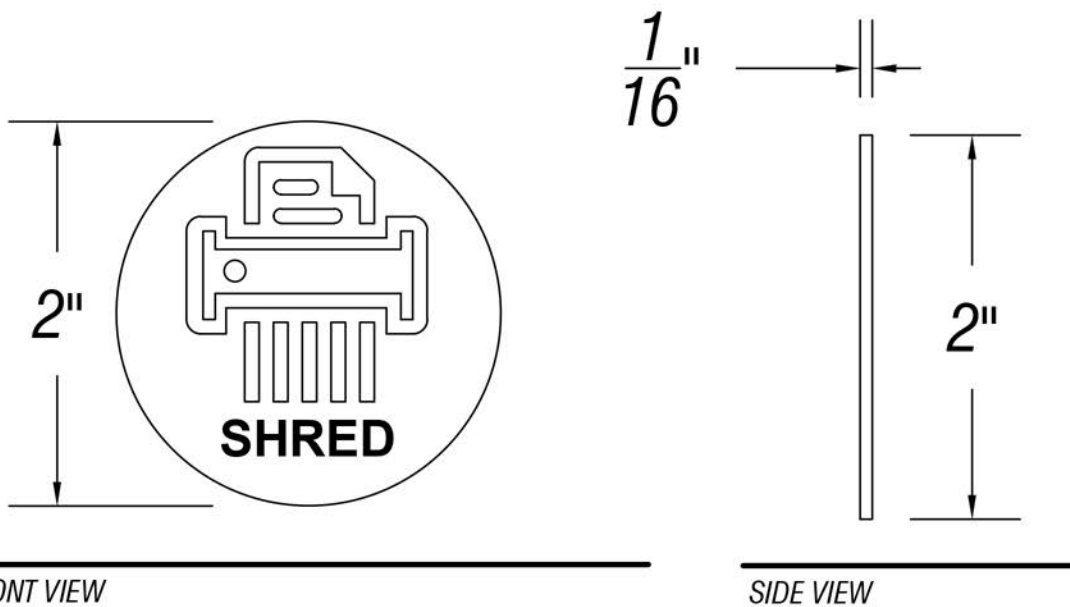

ARCH HARDWARE

ALUMINIUM PAPER SHREDDER LOGO

PART #	MATERIAL	FINISH
PS10116-2	1/16" Thick Aluminum	Black Anodized, Bead Blasted Raw
PS10116-2BZ	1/16" Thick Aluminum	Black Anodized, Bead Blasted & Bronze Filled