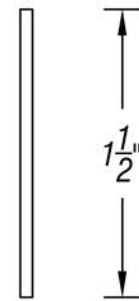

## ALUMINIUM PAPER SHREDDER LOGO

FRONT VIEW

SIDE VIEW

PART #	MATERIAL	FINISH
PS10116-1.5	1/16" Thick Aluminum	Black Anodized, Bead Blasted Raw
PS10116-1.5BZ	1/16" Thick Aluminum	Black Anodized, Bead Blasted & Bronze Filled