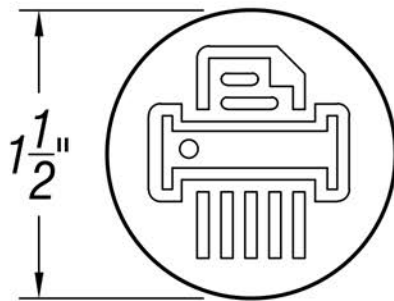

## ALUMINIUM PAPER SHREDDER LOGO

FRONT VIEW

SIDE VIEW

PART #	MATERIAL	FINISH
PS10116-1.5	1/16" Thick Aluminum	Black Anodized, Bead Blasted Raw
PS10116-1.5BZ	1/16" Thick Aluminum	Black Anodized, Bead Blasted & Bronze Filled