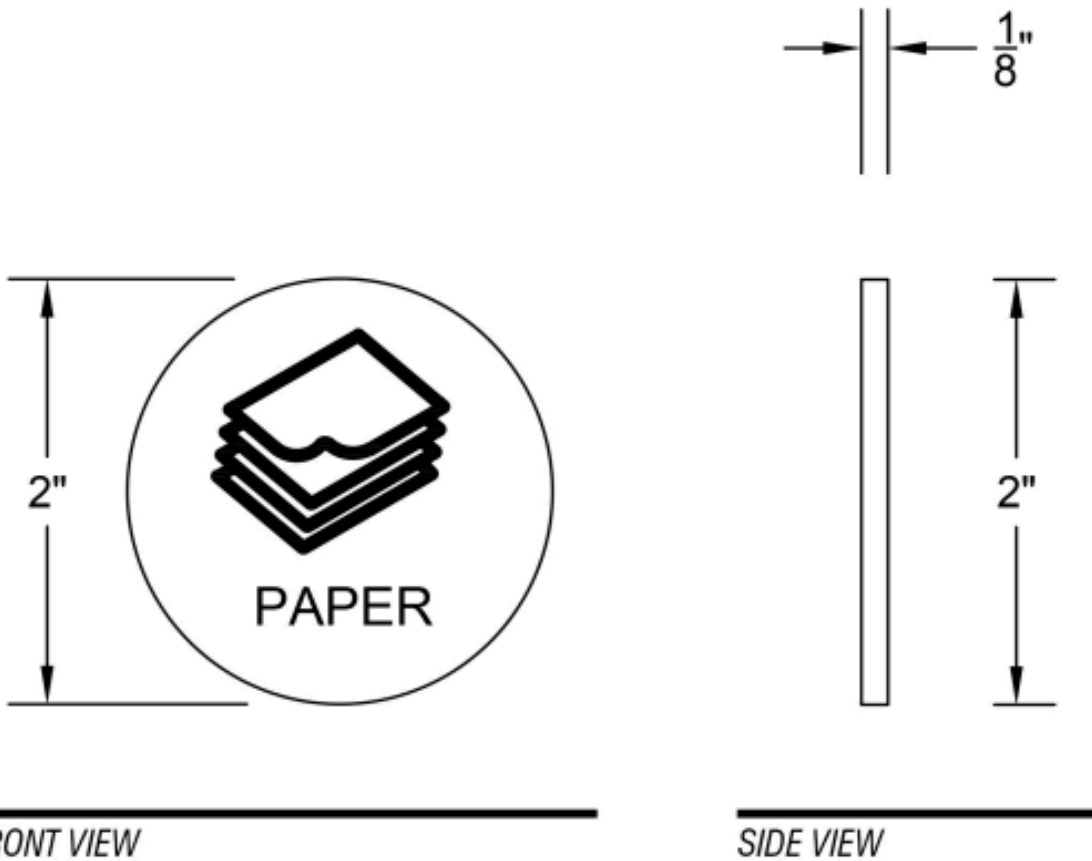

ARCH HARDWARE

2 INCH STAINLESS STEEL LOGO

PART #	ETCHING COLOR	FINISH	MATERIAL
PL10-2	Raw	Satin (#4 brush)	Stainless Steel #304 alloy
PL10-2B	Black Filled		

Phone
(800)-679-2614

Email
webstore@archhardware.net