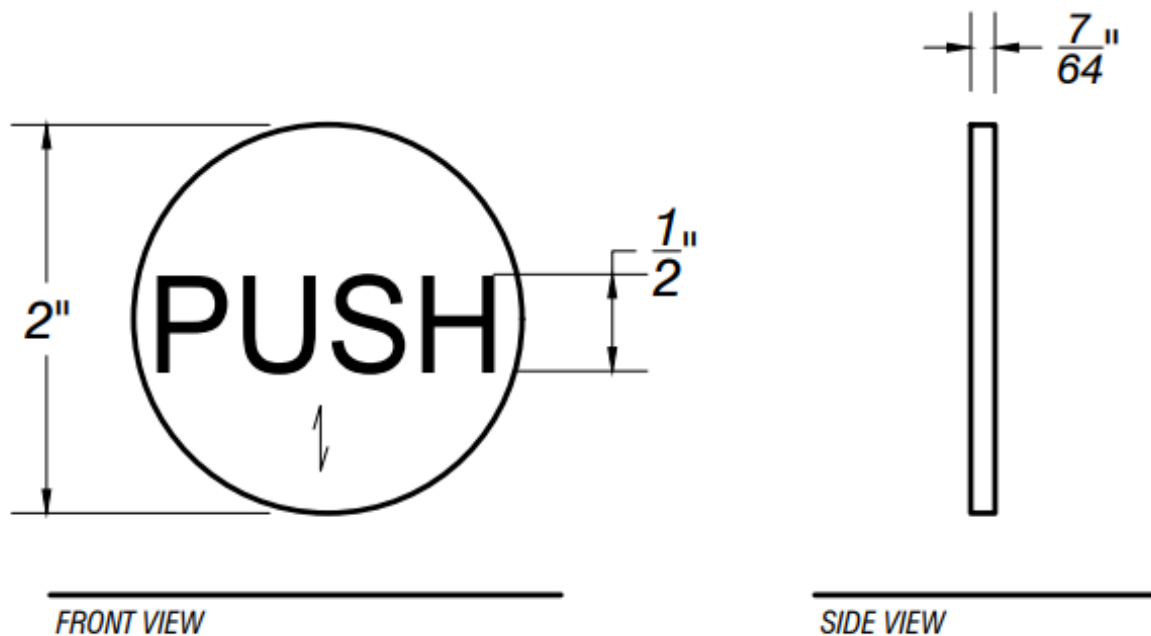

ARCH HARDWARE

2 INCH STAINLESS STEEL PUSH LOGO

 = *GRAIN DIRECTION*

PART #	ETCHING COLOR	FINISH	MATERIAL
PH105-2	Raw	Satin (#4 brush)	Stainless Steel #304 alloy
PH105-2B	Black Filled		

Phone
(800)-679-2614