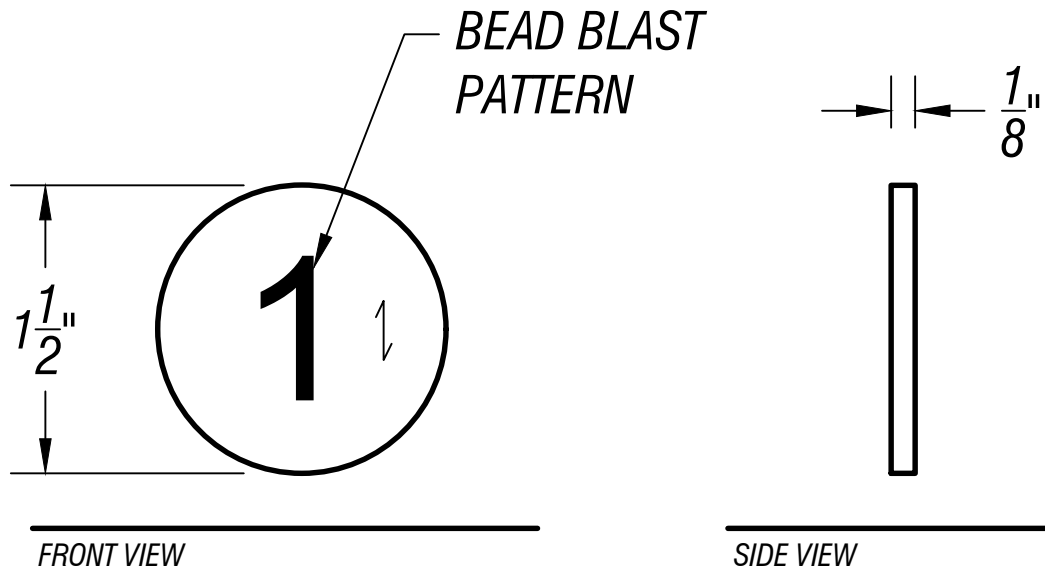

NUMBER LOGOS

\updownarrow = GRAIN DIRECTION

PART#	FINISH SCHEDULE	DRAWN : GV	 ARCH HARDWARE, INC. "WHERE IDEAS MEET METAL"
NL-#	SATIN STAINLESS STEEL #304 ALLOY	CHECKED : RD	
		DATE : 03/17/2016	