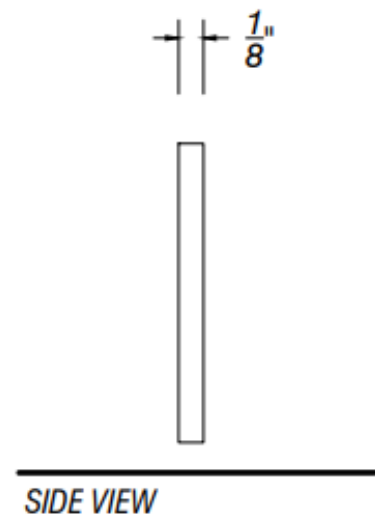

ARCH HARDWARE

SQUARE NUMBER LOGO

= GRAIN DIRECTION

PART #	ETCHING COLOR	FINISH	MATERIAL
NL#-SQ	Raw	Satin (#4 brush)	Stainless Steel #304 alloy
NL#B-SQ	Black Filled		

Phone
(800)-679-2614

Email
webstore@archhardware.net