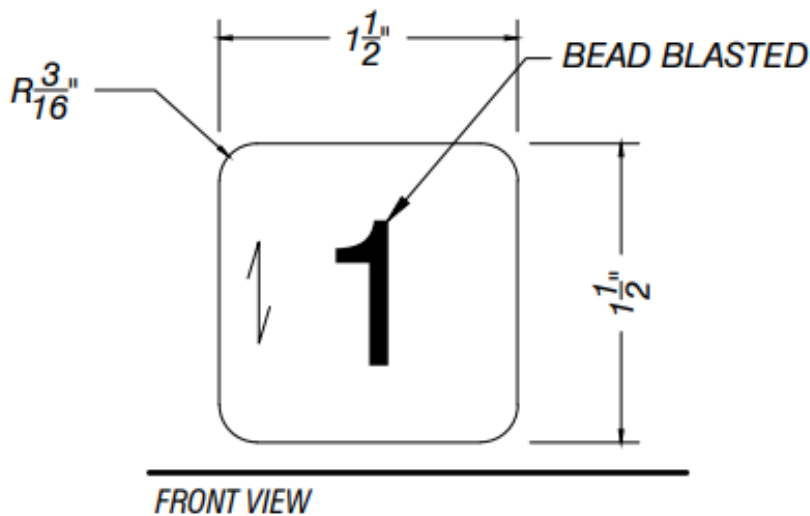

ARCH HARDWARE

SQUARE NUMBER LOGO

= GRAIN DIRECTION

PART #	ETCHING COLOR	FINISH	MATERIAL
NL#-SQ	Raw	Satin (#4 brush)	Stainless Steel #304 alloy
NL#B-SQ	Black Filled		

Phone
(800)-679-2614

Email
webstore@archhardware.net