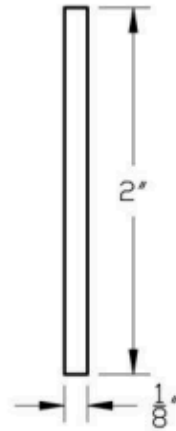

## HANDICAP LOGO

FRONT VIEW

SIDE VIEW

 = GRAIN DIRECTION

PART #	MATERIAL	FINISH
HL1035	1/8" Thick Stainless Steel #304 Alloy	Satin, Raw Etching

Phone  
(800)-679-2614

Email  
webstore@archhardware.net

Address  
303 Maler Rd., Sealy, TX 77474