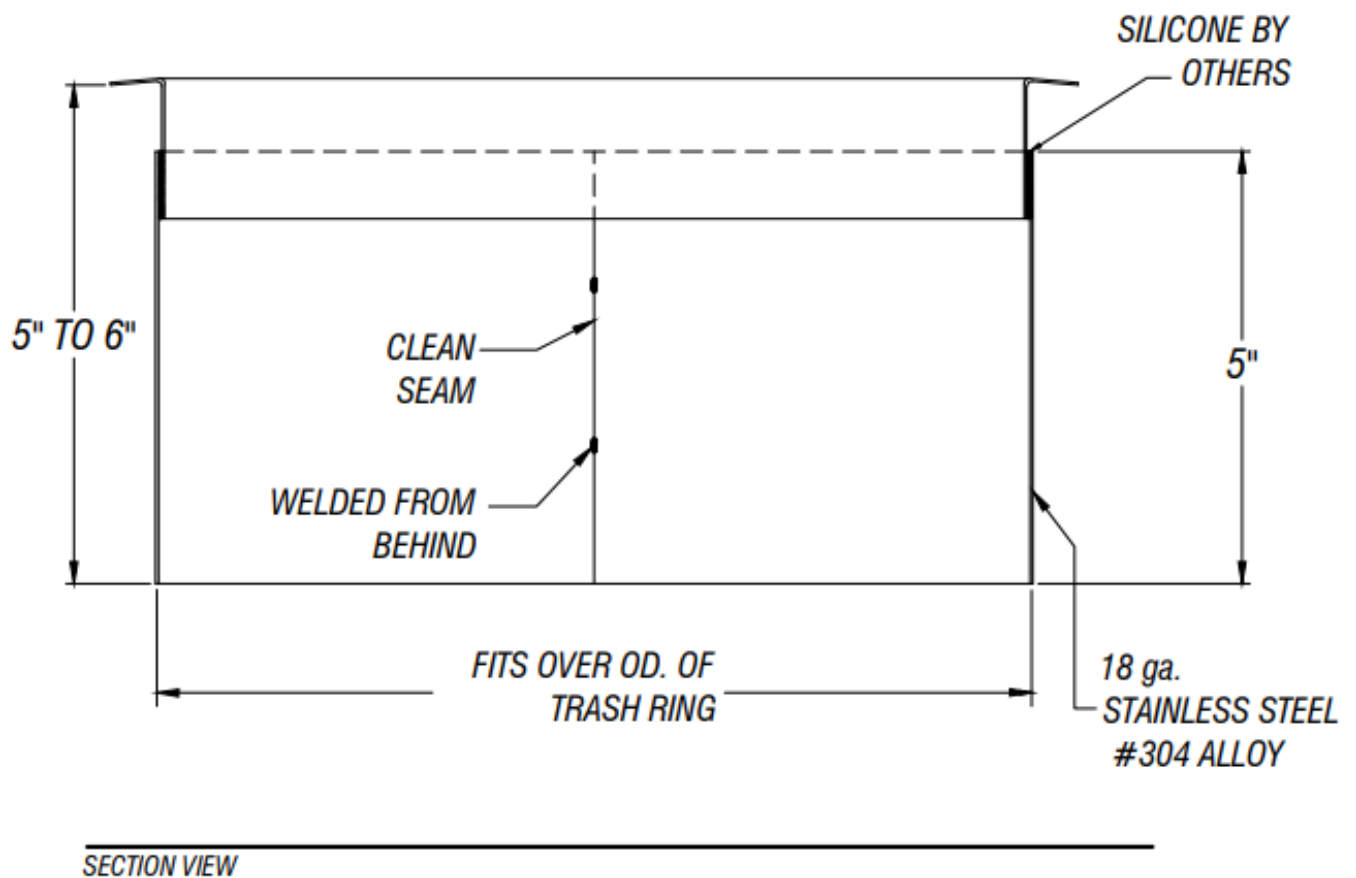

## ROUND TRASH RING EXTENSION

PART #	FINISH	SIZE	BASE MATERIAL
R41-EXT-5	Satin (#4 brush)	5"	Stainless Steel #304 alloy

Phone  
(800)-679-2614

Email  
webstore@archhardware.net

Address  
303 Maler Rd., Sealy, TX 77474