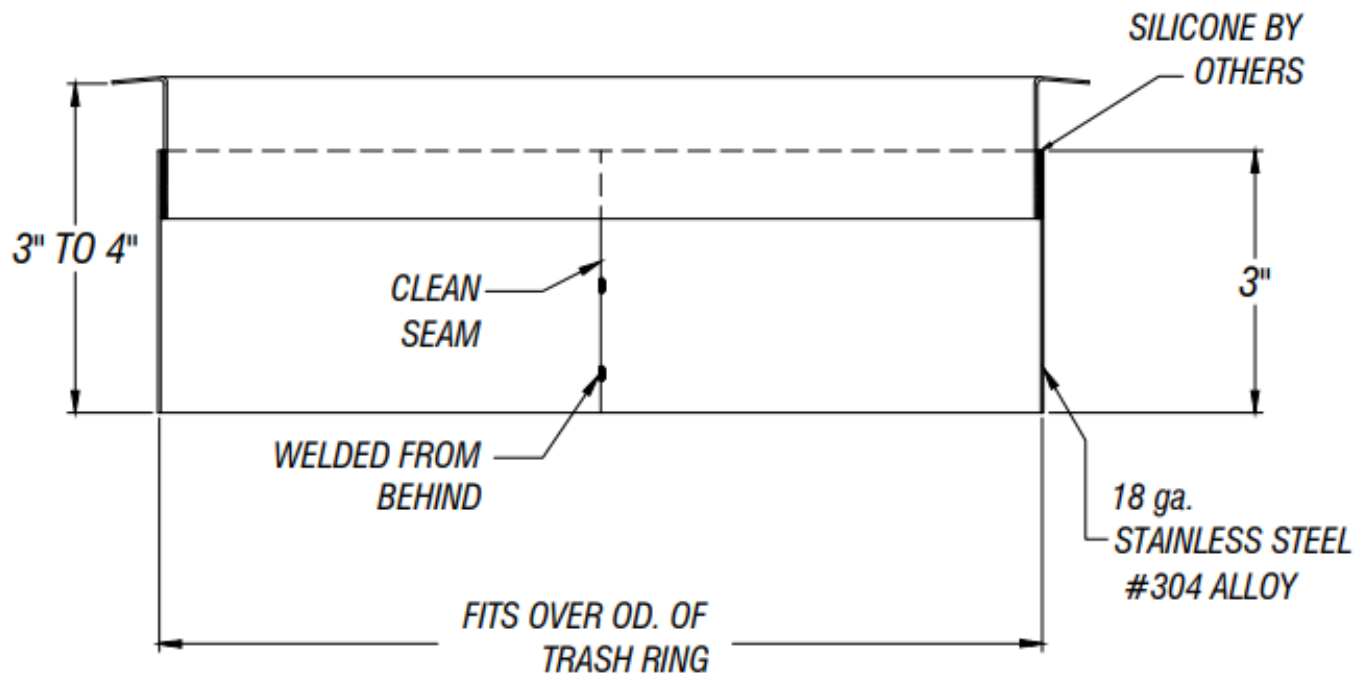

ARCH HARDWARE

ROUND TRASH RING EXTENSION

SECTION VIEW

PART #	FINISH	SIZE	BASE MATERIAL
R41-EXT-3	Satin (#4 brush)	3"	Stainless Steel #304 alloy

Phone
(800)-679-2614

Email
webstore@archhardware.net

Address
303 Maler Rd., Sealy, TX 77474