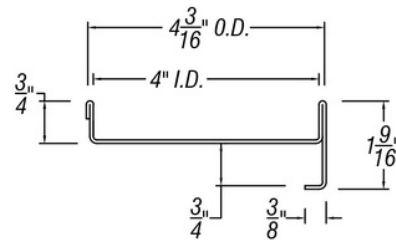

ARCH HARDWARE

DOUBLE HEM DRINK RAIL INSIDE CORNER - 1 9/16" FACE

ISOMETRIC VIEW

PLAN VIEW

SECTION A

PART #	MATERIAL	FINISH
DR460-IC-4-1	18 Ga. Stainless Steel #304 alloy	Satin (#4 Brush)
DR460RC-IC-4-1	16 Ga. Copper #110 alloy	Raw with wax
DR460HC-IC-4-1	16 Ga. Copper #110 alloy	Hairline with wax