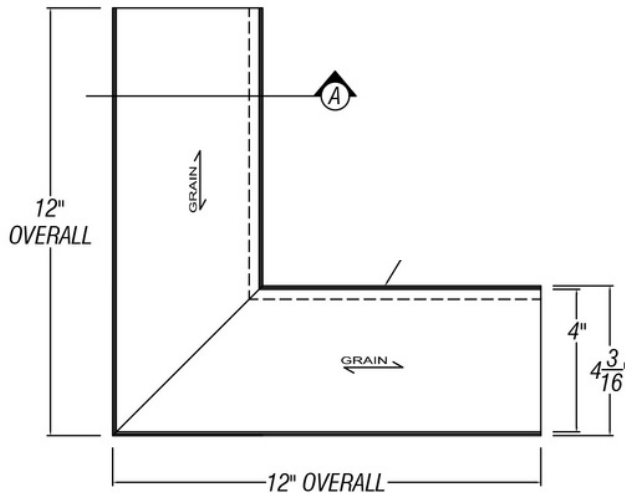

ARCH HARDWARE

DOUBLE HEM DRINK RAIL INSIDE CORNER - 1 9/16" FACE

ISOMETRIC VIEW

PLAN VIEW

SECTION A

PART #	MATERIAL	FINISH
DR460-IC-4-1	18 Ga. Stainless Steel #304 alloy	Satin (#4 Brush)
DR460RC-IC-4-1	16 Ga. Copper #110 alloy	Raw with wax
DR460HC-IC-4-1	16 Ga. Copper #110 alloy	Hairline with wax