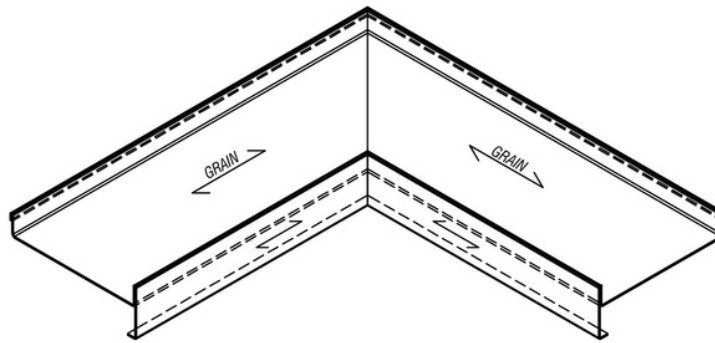

ARCH HARDWARE

DOUBLE HEM DRINK RAIL INSIDE CORNER - 1 9/16" FACE

ISOMETRIC VIEW

PLAN VIEW

SECTION A

PART #	MATERIAL	FINISH
DR460-IC-4-1	18 Ga. Stainless Steel #304 alloy	Satin (#4 Brush)
DR460RC-IC-4-1	16 Ga. Copper #110 alloy	Raw with wax
DR460HC-IC-4-1	16 Ga. Copper #110 alloy	Hairline with wax