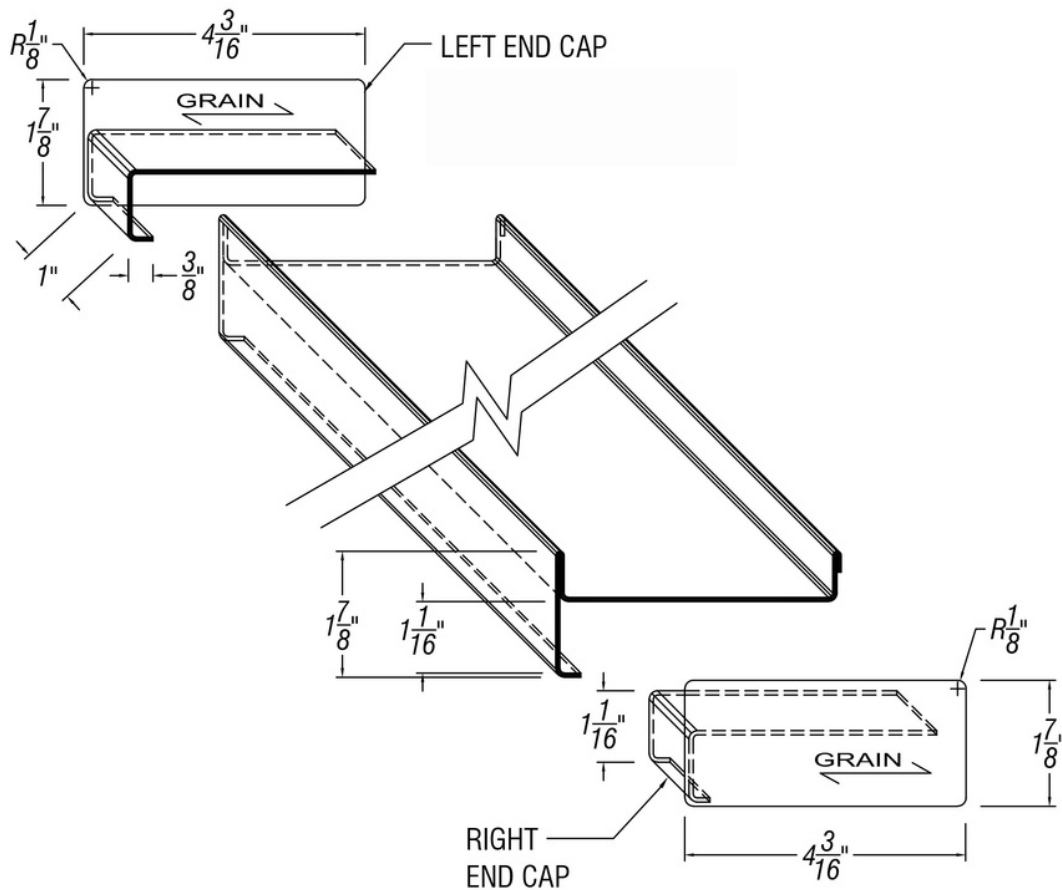

ARCH HARDWARE

DOUBLE HEM DRINK RAIL END CAPS - 1 7/8" FACE

PART #	MATERIAL	FINISH
DR460L-EC-4-2 OR DR460R-EC-4-2	16 Ga. Stainless Steel #304 alloy	Satin (#4 Brush)
DR460LRC-EC-4-2 OR DR460RRC-EC-4-2	16 Ga. Copper #110 alloy	Raw with wax
DR460LHC-EC-4-2 OR DR460RHC-EC-4-2	16 Ga. Copper #110 alloy	Hairline with wax
DR460LBC-EC-4-2 OR DR460RBC-EC-4-2	18 Ga. Brass #260 alloy	Satin with clear powder coat
DR460LMB-EC-4-2 OR DR460RMB-EC-4-2	16 Ga. Stainless Steel #304 alloy	Matte black powder coat