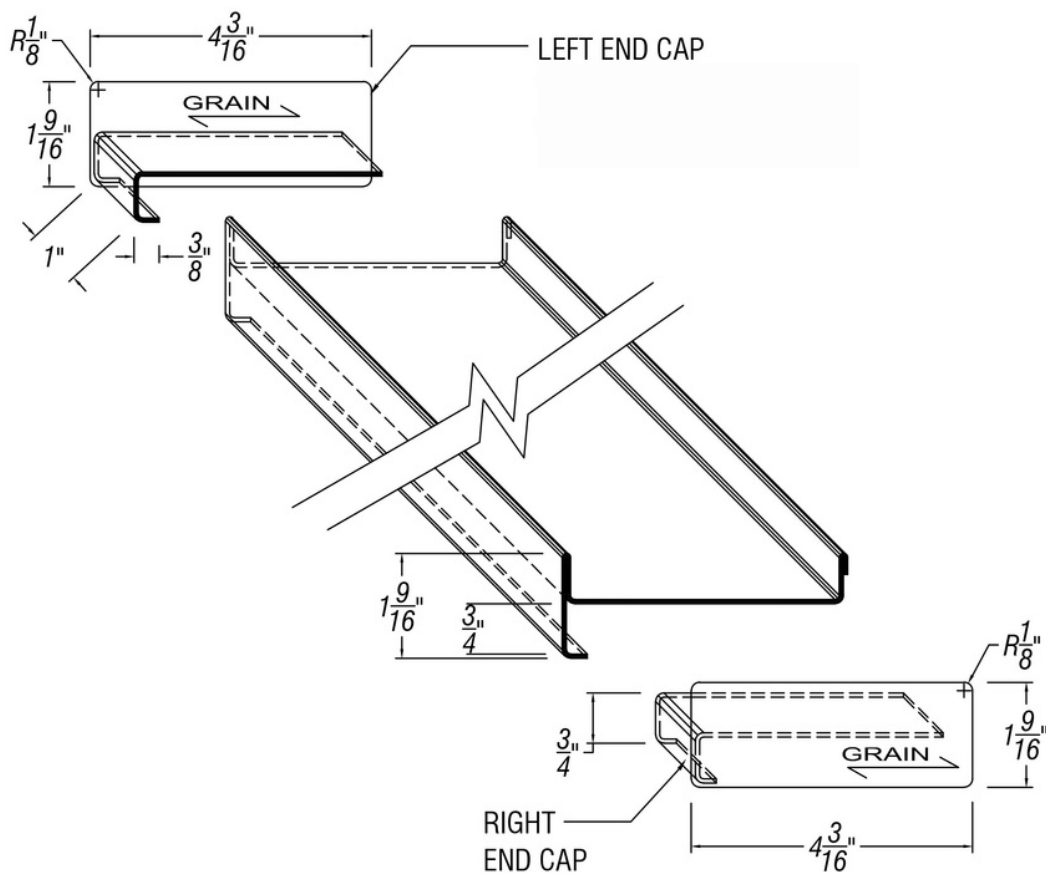

## DOUBLE HEM DRINK RAIL END CAPS - 1 9/16" FACE

ISOMETRIC VIEW

PART #	MATERIAL	FINISH
DR460L-EC-4-1 OR DR460R-EC-4-1	16 Ga. Stainless Steel #304 alloy	Satin (#4 Brush)
DR460LRC-EC-4-1 OR DR460LRC-EC-4-1	16 Ga. Copper #110 alloy	Raw with wax
DR460LHC-EC-4-1 OR DR460RHC-EC-4-1	16 Ga. Copper #110 alloy	Hairline with wax