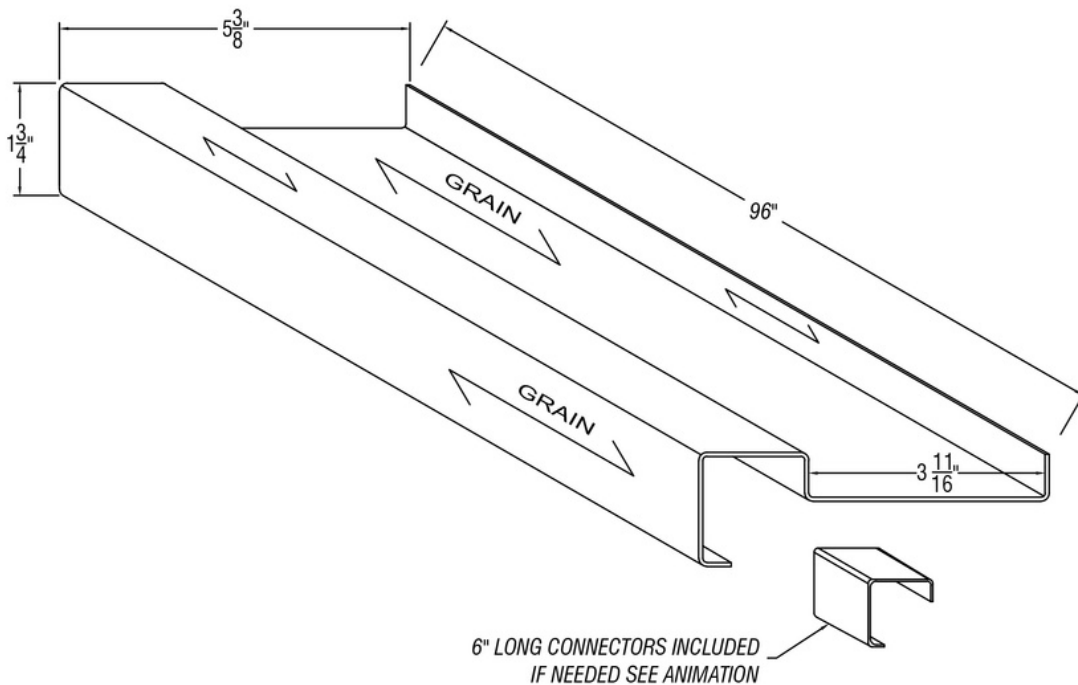

## SQUARE DRINK RAIL - 3 11/16" CHANNEL

ISOMETRIC VIEW

SIDE VIEW

PART #	MATERIAL	FINISH
DR459-31116	18 Ga. Stainless Steel #304 alloy	Satin (#4 Brush)
DR459RC-31116	16 Ga. Copper #110 alloy	Raw with wax
DR459HC-31116	16 Ga. Copper #110 alloy	Hairline with wax