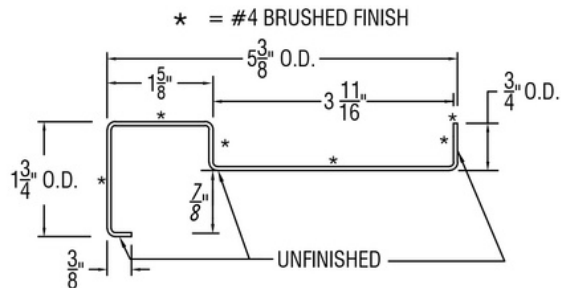

## SQUARE DRINK RAIL - 3 11/16" CHANNEL

ISOMETRIC VIEW

SIDE VIEW

PART #	MATERIAL	FINISH
DR459-31116	18 Ga. Stainless Steel #304 alloy	Satin (#4 Brush)
DR459RC-31116	16 Ga. Copper #110 alloy	Raw with wax
DR459HC-31116	16 Ga. Copper #110 alloy	Hairline with wax